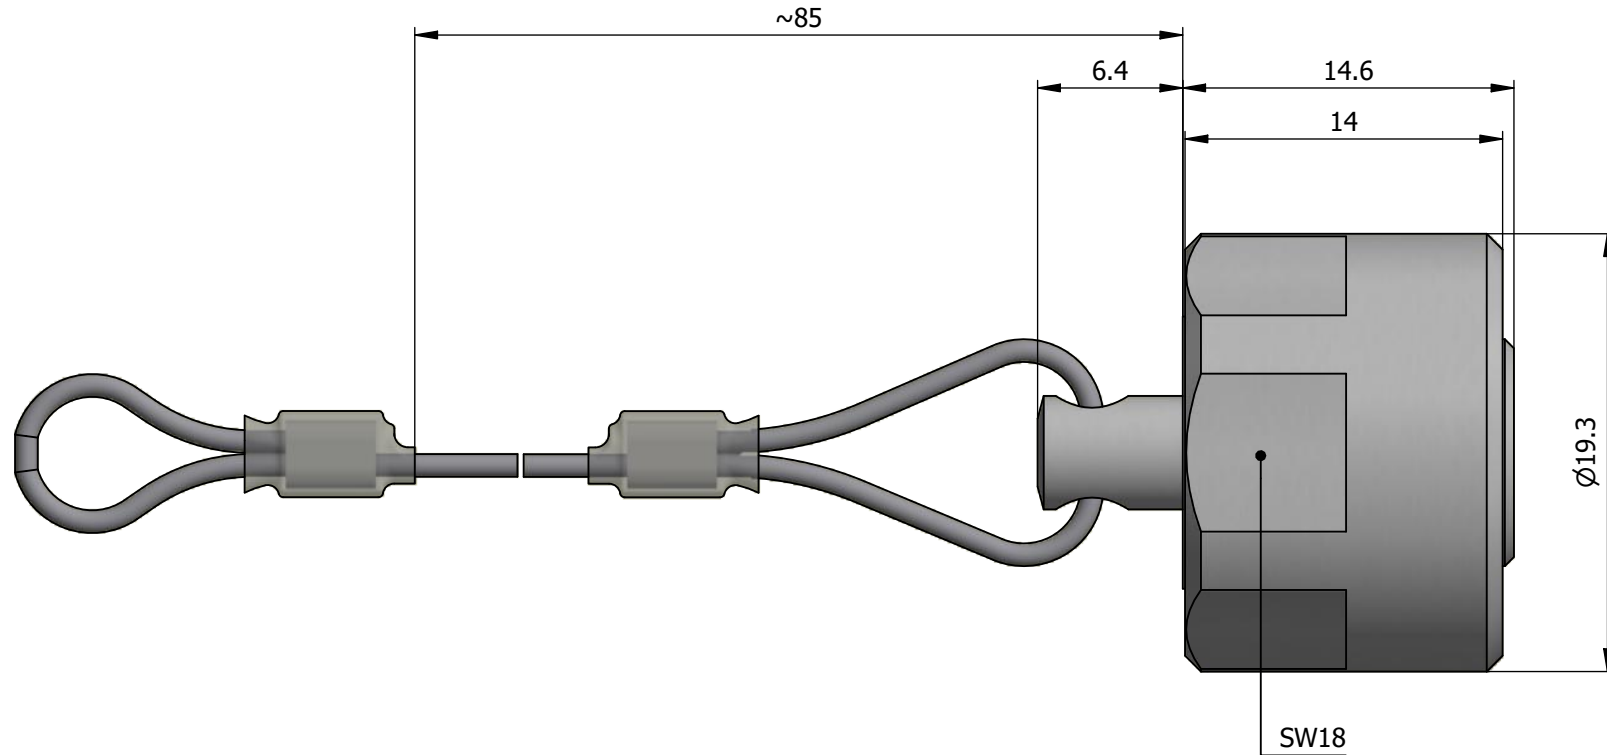

All dimensions are in millimeters (mm)

All additional information are documented on the datasheet (See below link or QR Code)
www.lemo.com/pdf/BRP.1W.200.CAV.pdf

Datasheet

Blanking cap for free socket
 Series 1W

BRP.1W.200.CAV