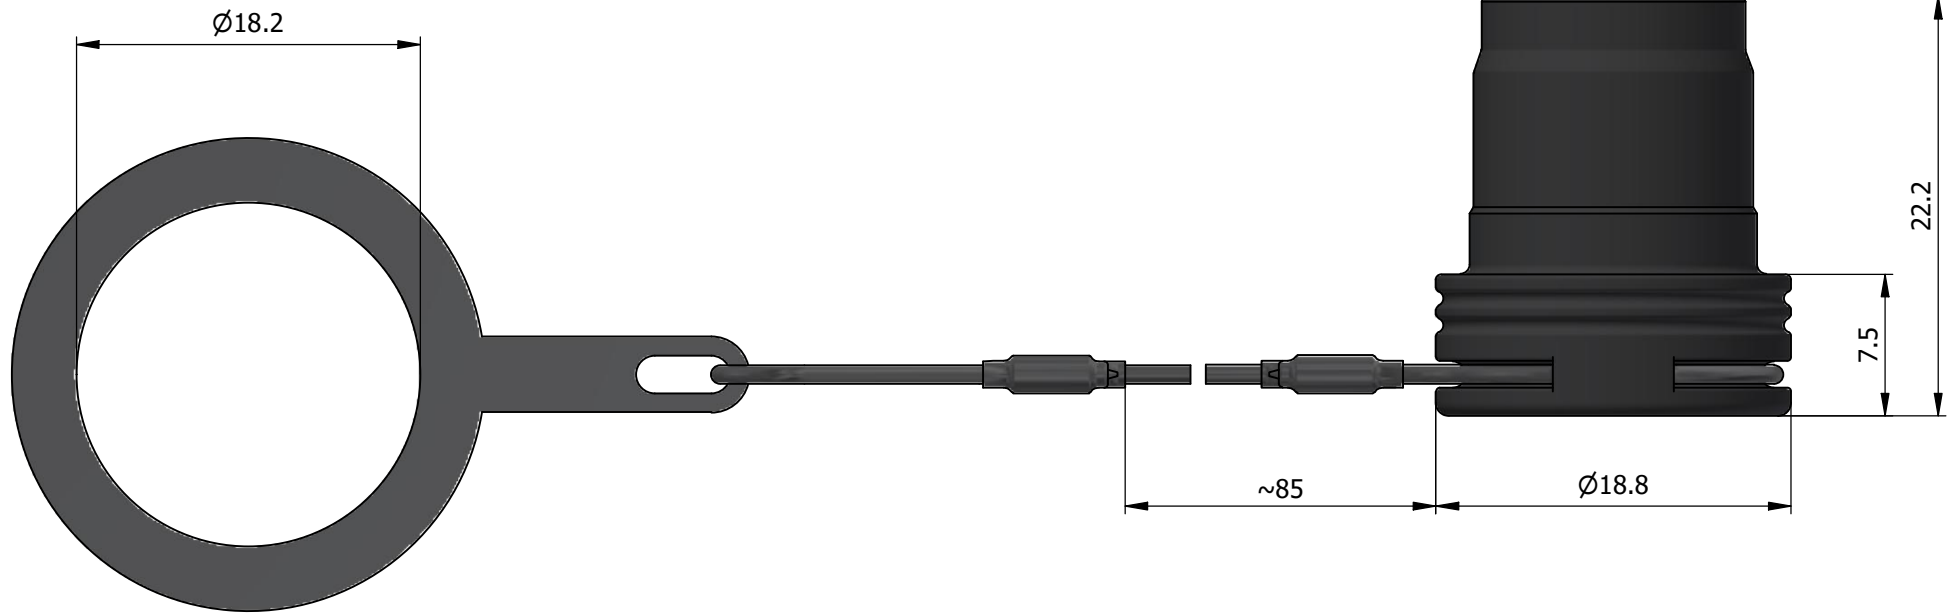

All dimensions are in millimeters (mm)

All additional information are documented on the datasheet (See below link or QR Code)
www.lemo.com/pdf/BRZ.3D.200.SCN.pdf

<p>Datasheet</p> 	<p>Blanking caps for sockets Series 3D</p>		Drawn	05.03.2026	MARI/OBAR
			Checked	05.03.2026	OBAR
	Modified	00	05.03.2026/MARI		
				DO NOT SCALE DRAWING	
 <p>LEMO SA Chemin des Champs-Courbes 28 1024 Ecublens - SWITZERLAND</p>		<p>Tel. (+41 21) 695 16 00 email : info@lemo.com www.lemo.com</p>	CD	<p>BRZ.3D.200.SCN</p>	