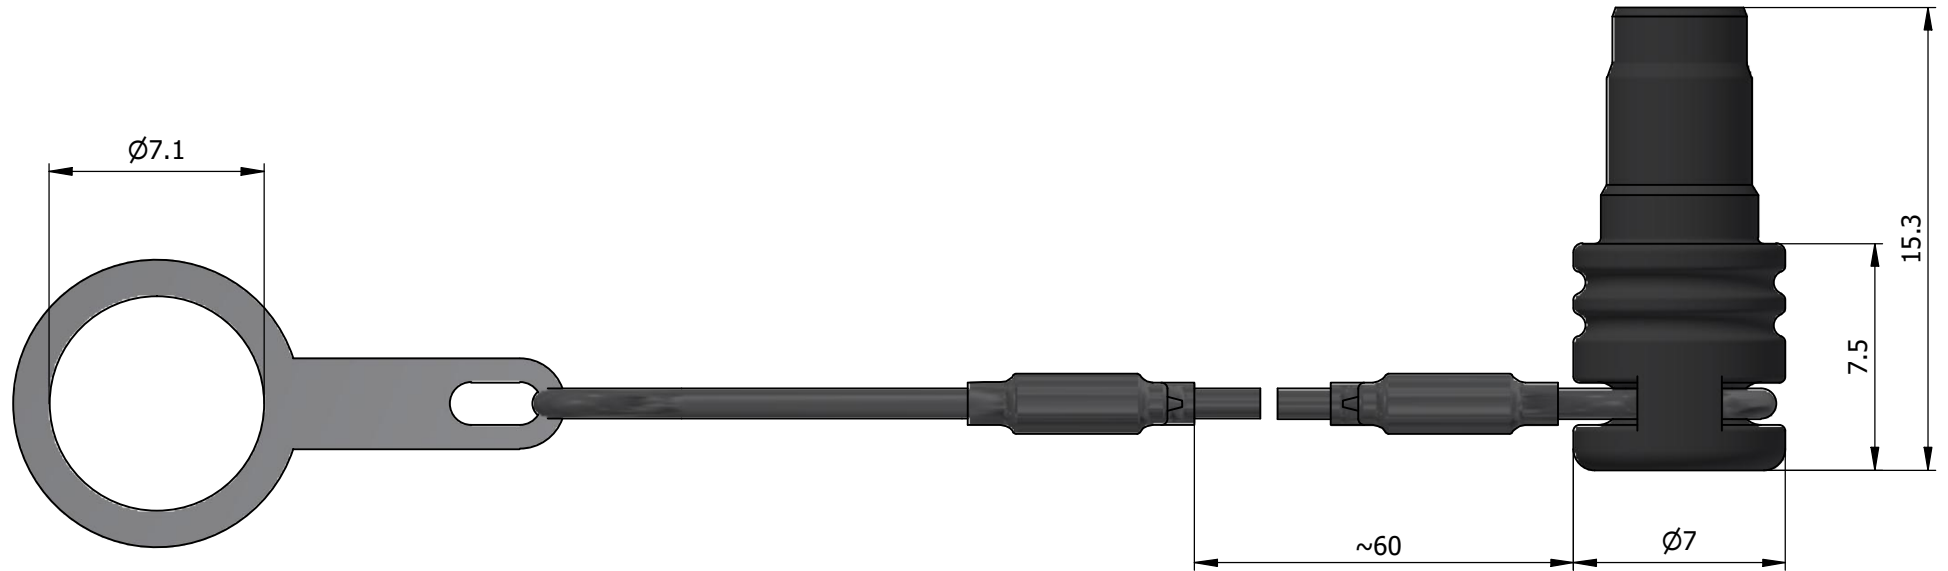

All dimensions are in millimeters (mm)

All additional information are documented on the datasheet (See below link or QR Code)  
[www.lemo.com/pdf/BRZ.DD.200.SCN.pdf](http://www.lemo.com/pdf/BRZ.DD.200.SCN.pdf)

<p>Datasheet</p> 	<p><b>Blanking caps for sockets</b> Series DD</p>		Drawn	12.11.2025	MARI/OBAR
			Checked	12.11.2025	OBAR
	Modified	00	12.11.2025/MARI		
				DO NOT SCALE DRAWING	
 <p>LEMO SA Chemin des Champs-Courbes 28 1024 Ecublens - SWITZERLAND</p>		<p>Tel. (+41 21) 695 16 00 email : info@lemo.com www.lemo.com</p>	CD	<p><b>BRZ.DD.200.SCN</b></p>	