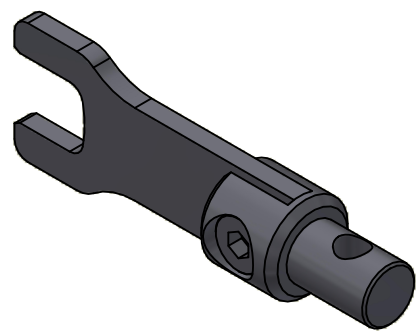

All dimensions are in millimeters (mm)

All additional information are documented on the datasheet (See below link or QR Code)
www.lemo.com/pdf/DCD.91.ZZZ.PA090.pdf

	Torque wrench kit 9mm		Drawn	16.11.2023	MARI/OBAR
			Checked	16.11.2023	OBAR
	Modified	00	16.11.2023/MARI		
				DO NOT SCALE DRAWING	
		LEMO SA Chemin des Champs-Courbes 28 1024 Ecublens - SWITZERLAND	Tel. (+41) 21 695 16 00 email : info@lemo.com www.lemo.com	CD	DCD.91.ZZZ.PA090