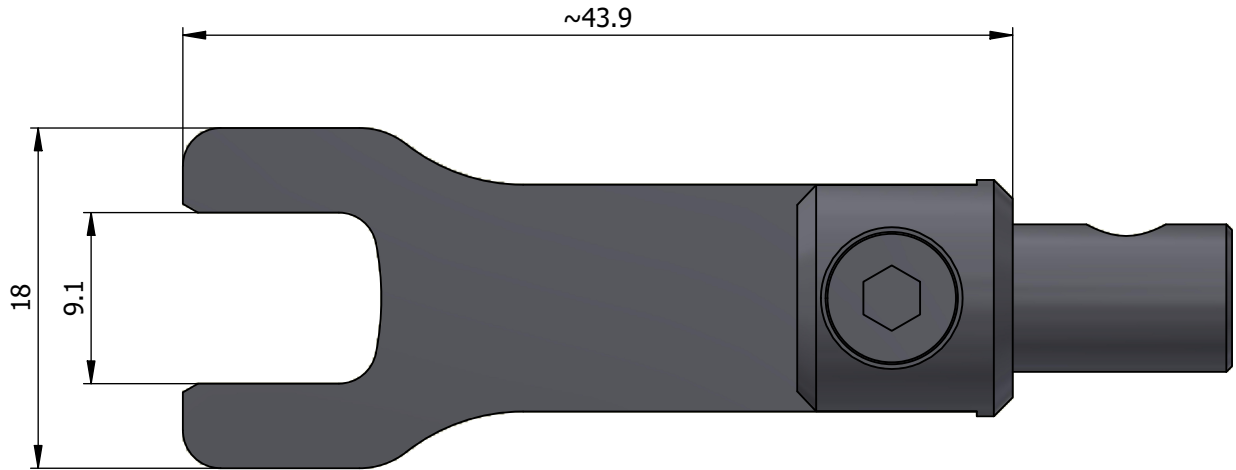

All dimensions are in millimeters (mm)

All additional information are documented on the datasheet (See below link or QR Code)
www.lemo.com/pdf/DCD.91.ZZZ.PA090.pdf

	Torque wrench kit 9mm		Drawn	16.11.2023	MARI/OBAR
			Checked	16.11.2023	OBAR
	Modified	00	16.11.2023/MARI		
				DO NOT SCALE DRAWING	
		LEMO SA Chemin des Champs-Courbes 28 1024 Ecublens - SWITZERLAND	Tel. (+41) 21 695 16 00 email : info@lemo.com www.lemo.com	CD	DCD.91.ZZZ.PA090