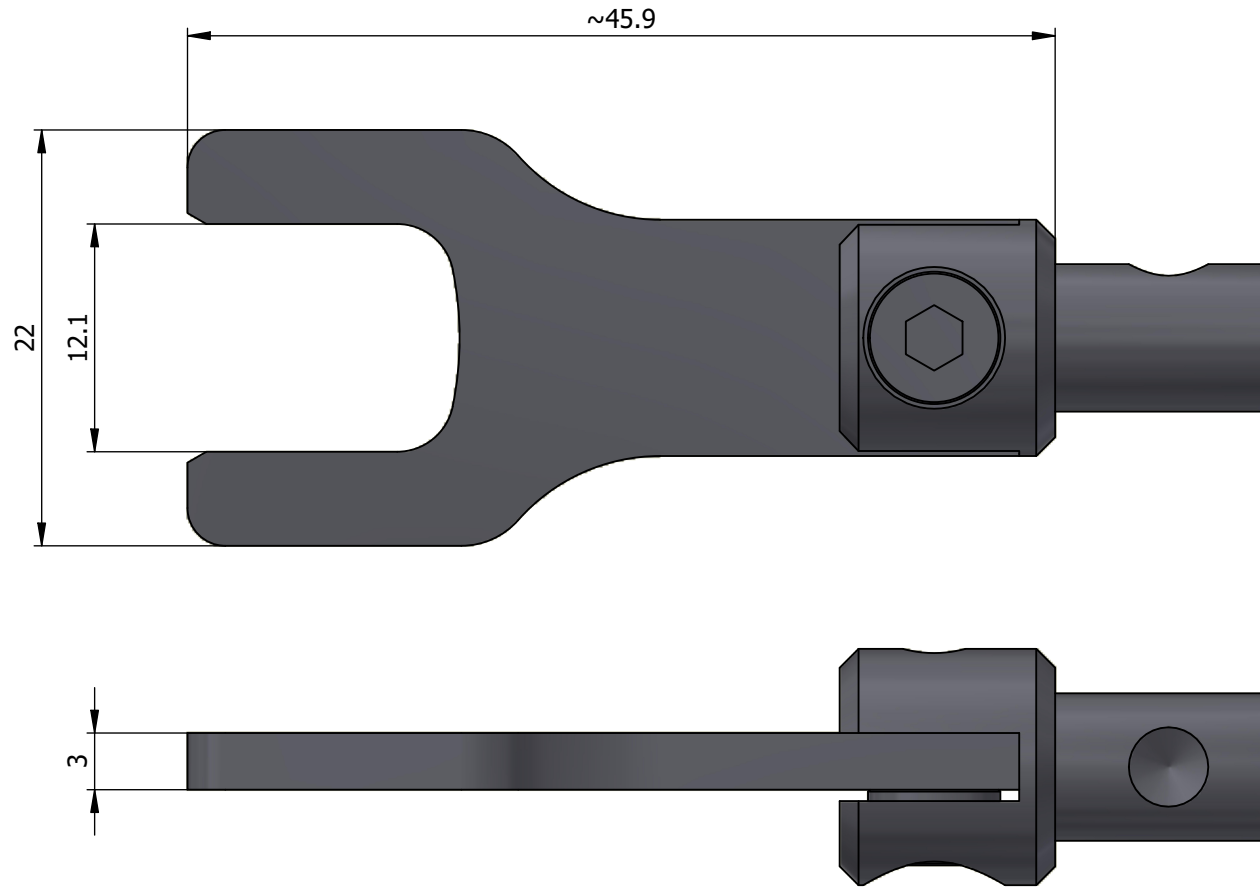

All dimensions are in millimeters (mm)

All additional information are documented on the datasheet (See below link or QR Code)
www.lemo.com/pdf/DCD.91.ZZZ.PA120.pdf

Datasheet

Torque wrench kit 12mm

LEMO SA
 Chemin des Champs-Courbes 28
 1024 Ecublens - SWITZERLAND