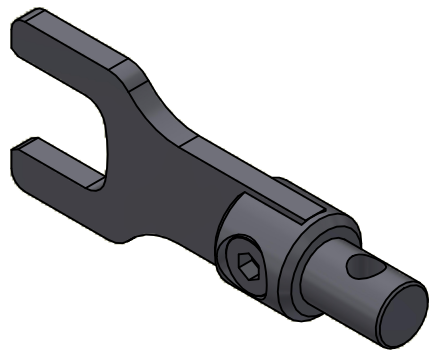

All dimensions are in millimeters (mm)

All additional information are documented on the datasheet (See below link or QR Code)
www.lemo.com/pdf/DCD.91.ZZZ.PA120.pdf

Datasheet

Torque wrench kit 12mm

LEMO SA
 Chemin des Champs-Courbes 28
 1024 Ecublens - SWITZERLAND