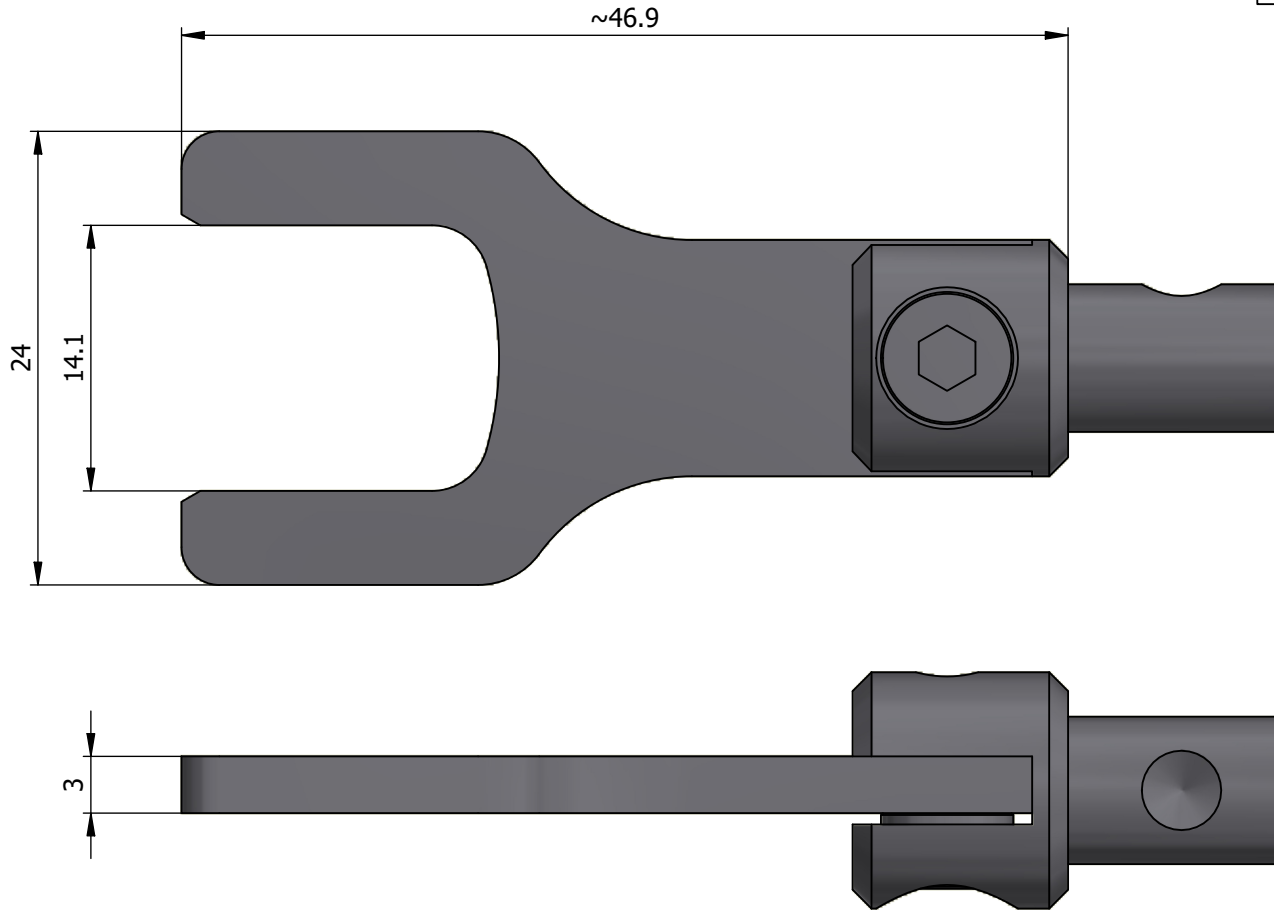

All dimensions are in millimeters (mm)

All additional information are documented on the datasheet (See below link or QR Code)  
[www.lemo.com/pdf/DCD.91.ZZZ.PA140.pdf](http://www.lemo.com/pdf/DCD.91.ZZZ.PA140.pdf)