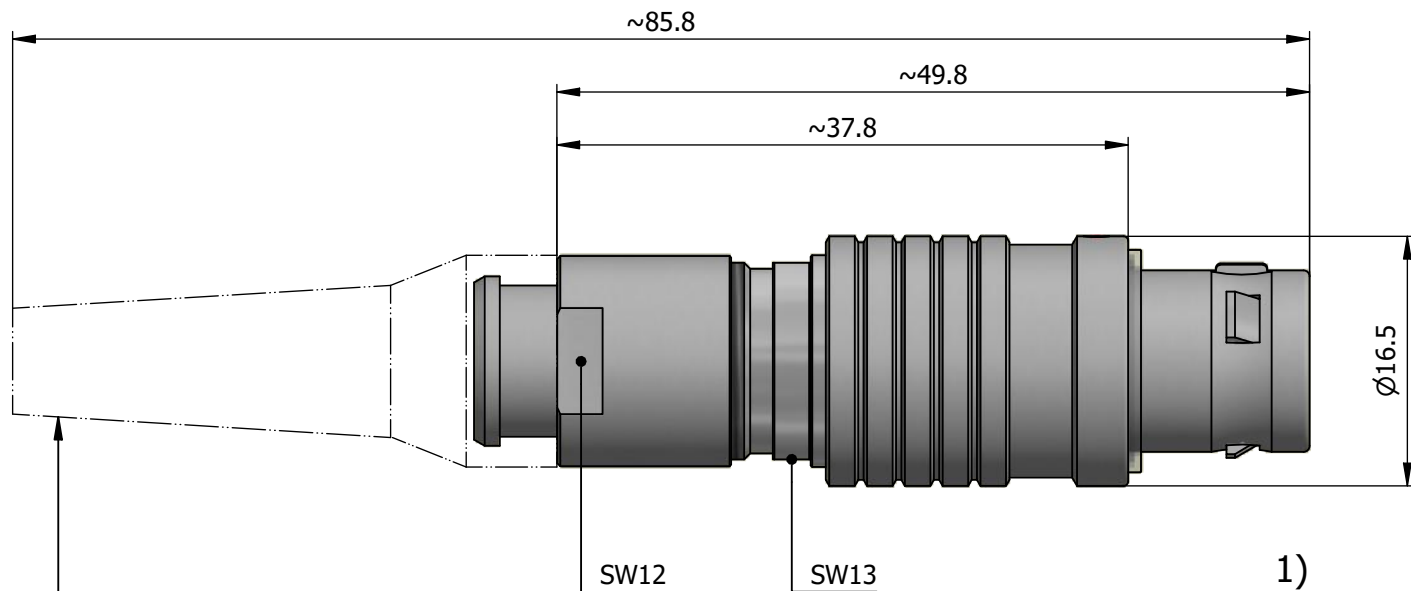

All dimensions are in millimeters (mm)

Alignment Key  
Front View

Insert Configuration  
Rear View

**Note:**

1) This picture is generic and for illustrative purposes only, and may show different keying, materials, colour, finish, and contact configuration. Minor shape or feature variations to actual item may be present.

All additional information are documented on the datasheet (See below link or QR Code)  
[www.lemo.com/pdf/FEJ.2B.319.CLLD92Z.pdf](http://www.lemo.com/pdf/FEJ.2B.319.CLLD92Z.pdf)

Model	Alignment Key	Series	Insert Config.	Housing	Insulator	Contact	Collet Type	Cable Ø	Variant
FEJ		2B							CLLD92Z

Datasheet

**Straight plug, cable collet, front seal and nut for fitting a bend relief**  
 Series 2B

LEMO SA  
 Chemin des Champs-Courbes 28  
 1024 Ecublens - SWITZERLAND

Tel. (+41 21) 695 16 00  
 email : info@lemo.com  
 www.lemo.com