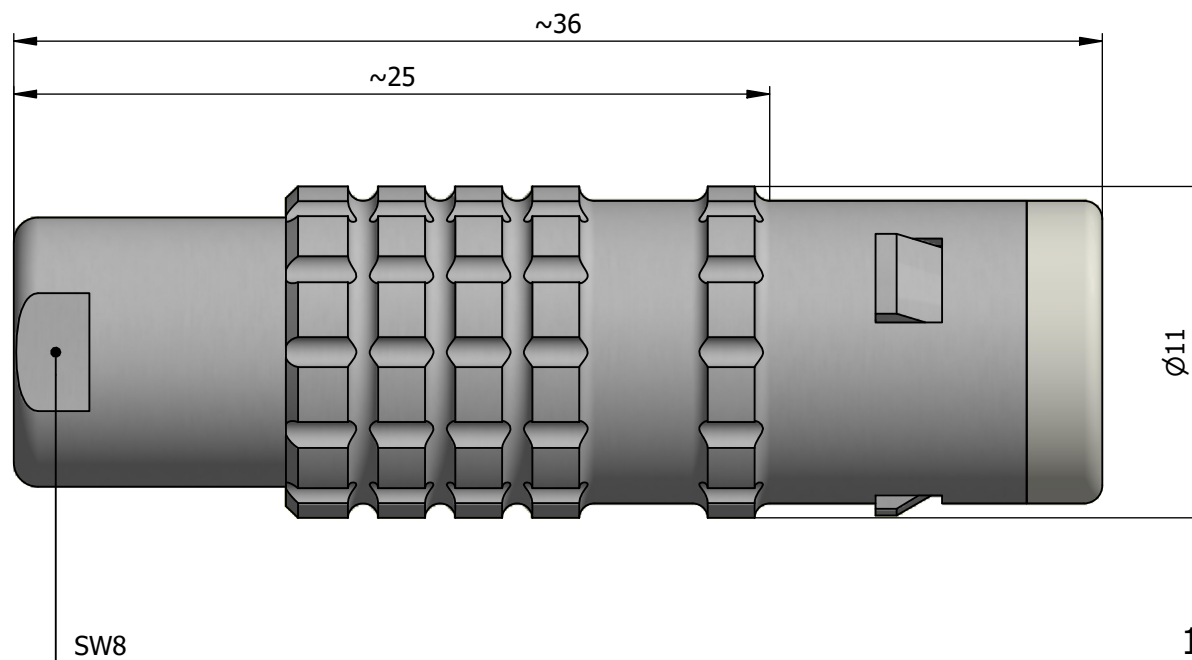

All dimensions are in millimeters (mm)

Alignment Key
Front View

Insert Configuration
Rear View

Note:

1) This picture is generic and for illustrative purposes only, and may show different keying, materials, colour, finish, and contact configuration. Minor shape or feature variations to actual item may be present.

All additional information are documented on the datasheet (See below link or QR Code)
www.lemo.com/pdf/FFA.0E.116.CTAC50.pdf

Model	Series	Insert Config.	Housing	Insulator	Contact	Collet Type	Cable Ø	Variant
FFA.0E.116.CTAC50								