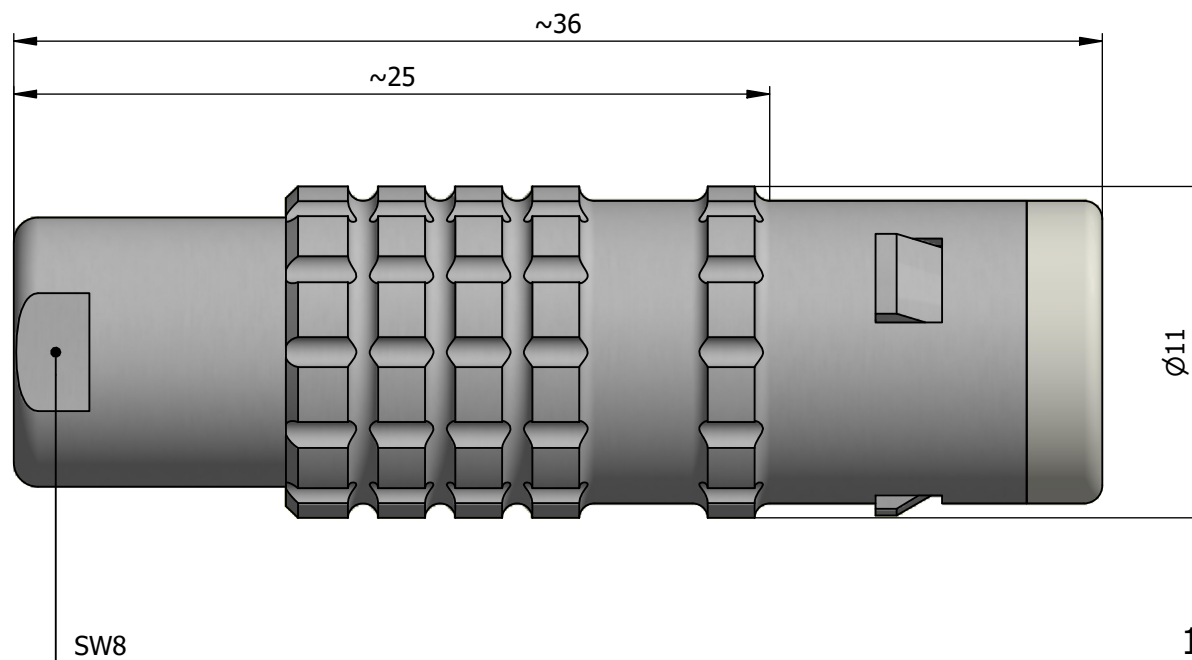

All dimensions are in millimeters (mm)

Alignment Key  
Front View

Insert Configuration  
Rear View

**Note:**

1) This picture is generic and for illustrative purposes only, and may show different keying, materials, colour, finish, and contact configuration. Minor shape or feature variations to actual item may be present.

All additional information are documented on the datasheet (See below link or QR Code)  
[www.lemo.com/pdf/FFA.0E.116.CTLC40.pdf](http://www.lemo.com/pdf/FFA.0E.116.CTLC40.pdf)

Model	Series	Insert Config.	Housing	Insulator	Contact	Collet Type	Cable Ø	Variant
FFA.0E.116.CTLC40								