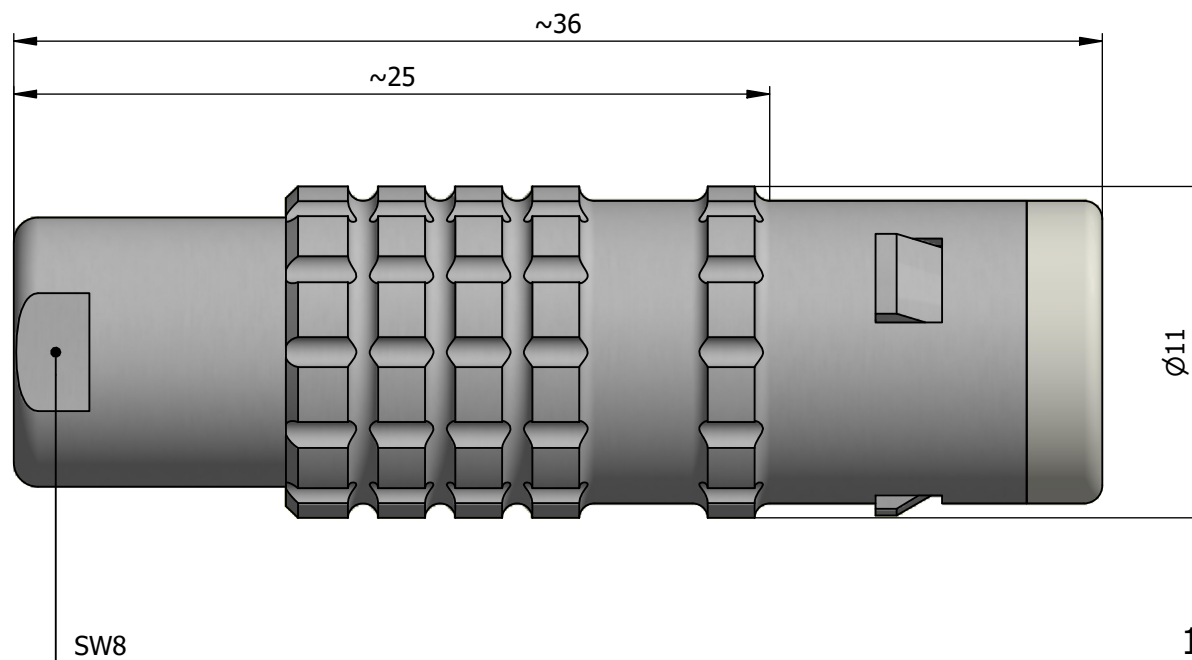

All dimensions are in millimeters (mm)

Alignment Key
Front View

Insert Configuration
Rear View

Note:

1) This picture is generic and for illustrative purposes only, and may show different keying, materials, colour, finish, and contact configuration. Minor shape or feature variations to actual item may be present.

All additional information are documented on the datasheet (See below link or QR Code)
www.lemo.com/pdf/FFA.0E.250.CLAC30.pdf

Model	Series	Insert Config.	Housing	Insulator	Contact	Collet Type	Cable Ø	Variant
FFA	0E	250	CLAC	30				