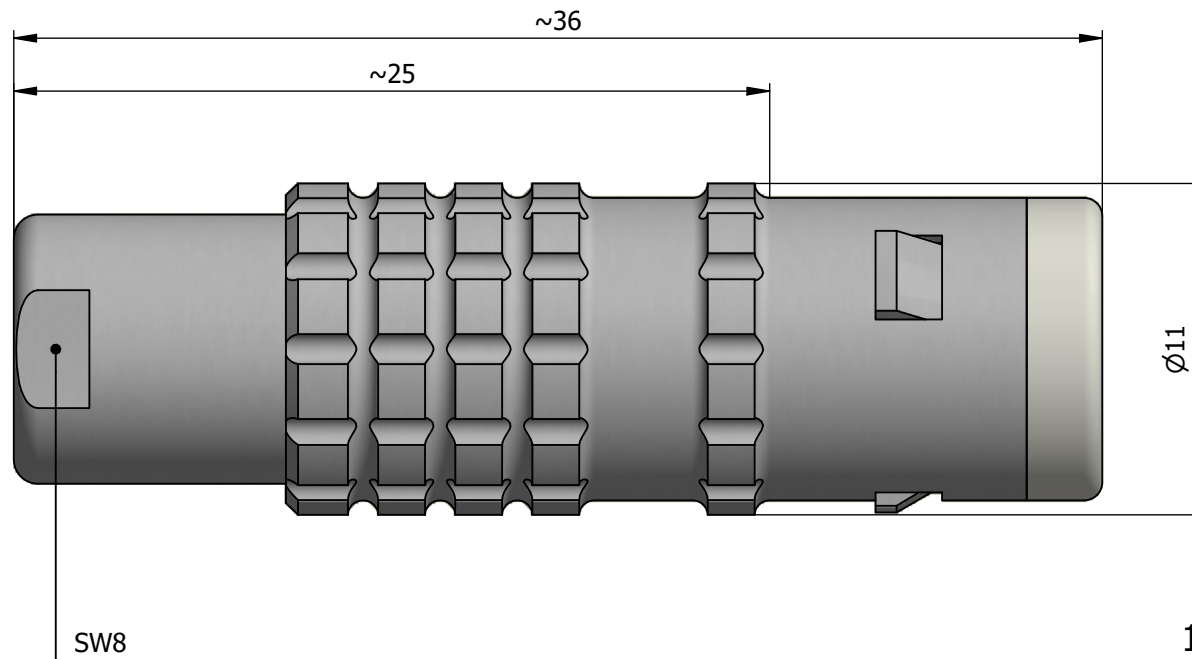

All dimensions are in millimeters (mm)

Alignment Key  
Front View

Insert Configuration  
Rear View

**Note:**

1) This picture is generic and for illustrative purposes only, and may show different keying, materials, colour, finish, and contact configuration. Minor shape or feature variations to actual item may be present.

All additional information are documented on the datasheet (See below link or QR Code)  
[www.lemo.com/pdf/FFA.0E.250.CLAC40.pdf](http://www.lemo.com/pdf/FFA.0E.250.CLAC40.pdf)

Model	Series	Insert Config.	Housing	Insulator	Contact	Collet Type	Cable Ø	Variant
FFA	0E	250	CLAC	40				