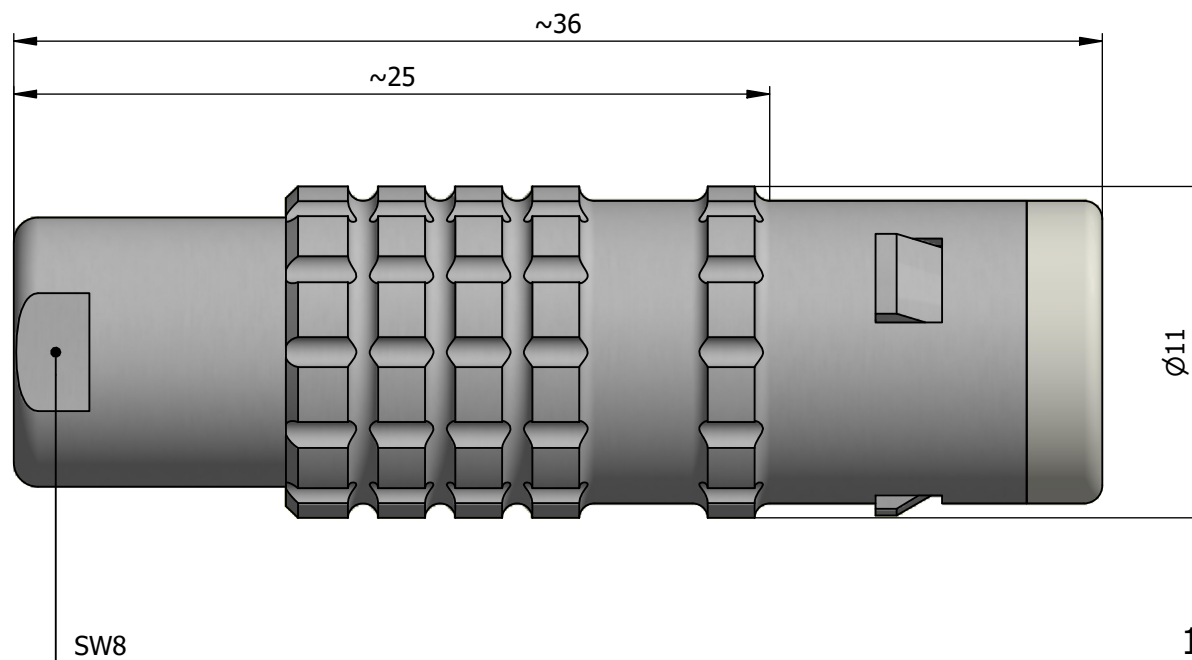

All dimensions are in millimeters (mm)

Alignment Key  
Front View

Insert Configuration  
Rear View

**Note:**

1) This picture is generic and for illustrative purposes only, and may show different keying, materials, colour, finish, and contact configuration. Minor shape or feature variations to actual item may be present.

All additional information are documented on the datasheet (See below link or QR Code)  
[www.lemo.com/pdf/FFA.0E.250.CTLC30.pdf](http://www.lemo.com/pdf/FFA.0E.250.CTLC30.pdf)

Model	Series	Insert Config.	Housing	Insulator	Contact	Collet Type	Cable Ø	Variant
FFA	0E	250	CTLC	30				