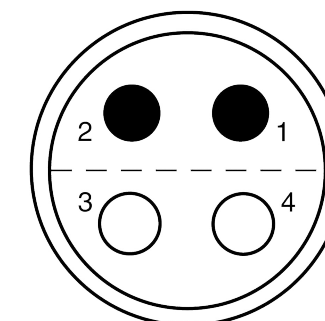

All dimensions are in millimeters (mm)

Alignment Key
Front View

Insert Configuration
Rear View

Note:

1) This picture is generic and for illustrative purposes only, and may show different keying, materials, colour, finish, and contact configuration. Minor shape or feature variations to actual item may be present.

All additional information are documented on the datasheet (See below link or QR Code)
www.lemo.com/pdf/FFA.0E.304.CLAC40H.pdf

Model	Series	Insert Config.	Housing	Insulator	Contact	Collet Type	Cable Ø	Variant
FFA	0E	304	CLAC	40H				