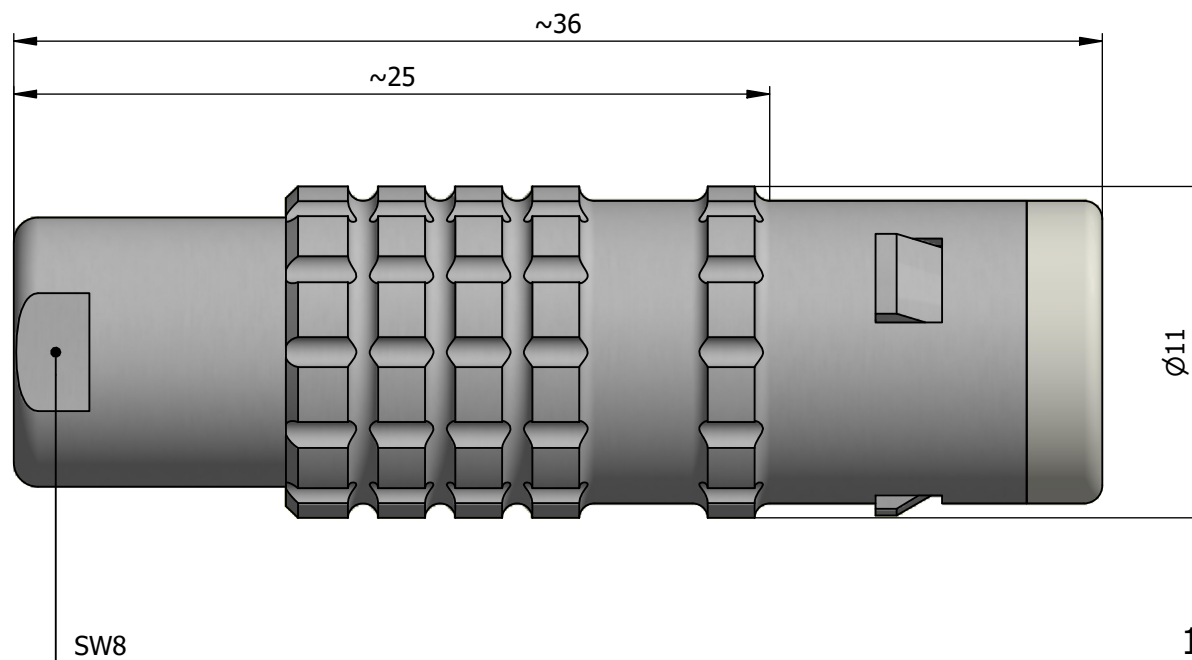

All dimensions are in millimeters (mm)

Alignment Key
Front View

Insert Configuration
Rear View

Note:

1) This picture is generic and for illustrative purposes only, and may show different keying, materials, colour, finish, and contact configuration. Minor shape or feature variations to actual item may be present.

All additional information are documented on the datasheet (See below link or QR Code)
www.lemo.com/pdf/FFA.0E.304.CLAC40H.pdf

Model	Series	Insert Config.	Housing	Insulator	Contact	Collet Type	Cable Ø	Variant
FFA	0E	304	CLAC	40H				