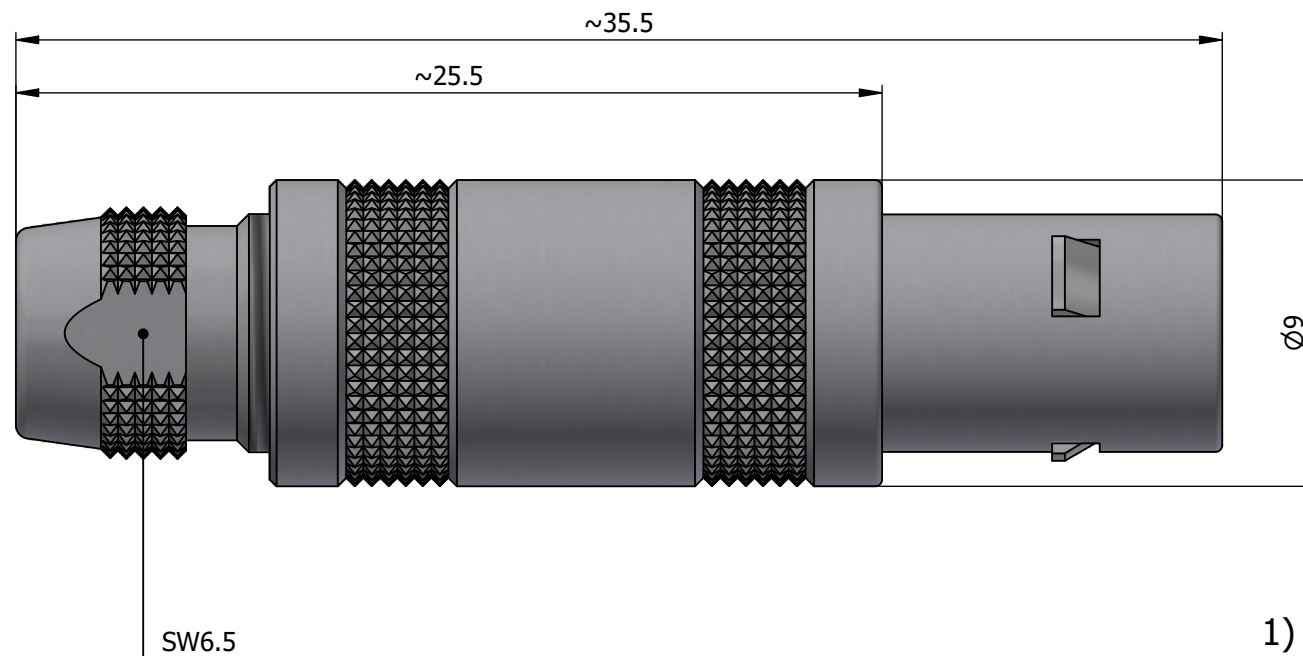

All dimensions are in millimeters (mm)

Alignment Key
Front View

Insert Configuration
Rear View

Note:

1) This picture is generic and for illustrative purposes only, and may show different keying, materials, colour, finish, and contact configuration. Minor shape or feature variations to actual item may be present.

All additional information are documented on the datasheet (See below link or QR Code)
www.lemo.com/pdf/FFA.0S.250.CLAC37.pdf

Model	Series	Insert Config.	Housing	Insulator	Contact	Collet Type	Cable Ø	Variant
FFA	0S	250	CLAC	37				