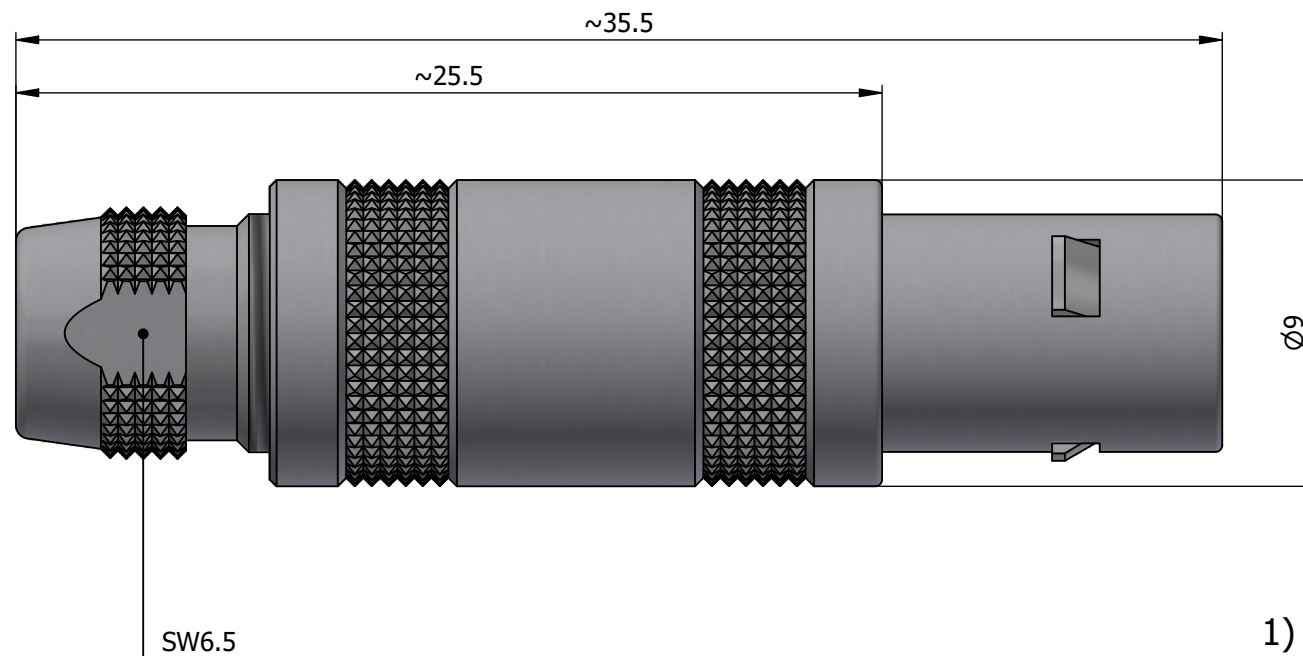

All dimensions are in millimeters (mm)

Alignment Key
Front View

Insert Configuration
Rear View

Note:

1) This picture is generic and for illustrative purposes only, and may show different keying, materials, colour, finish, and contact configuration. Minor shape or feature variations to actual item may be present.

All additional information are documented on the datasheet (See below link or QR Code)
www.lemo.com/pdf/FFA.0S.250.CTAC32.pdf

Model	Series	Insert Config.	Housing	Insulator	Contact	Collet Type	Cable Ø	Variant
FFA	0S	250				CTAC	32	