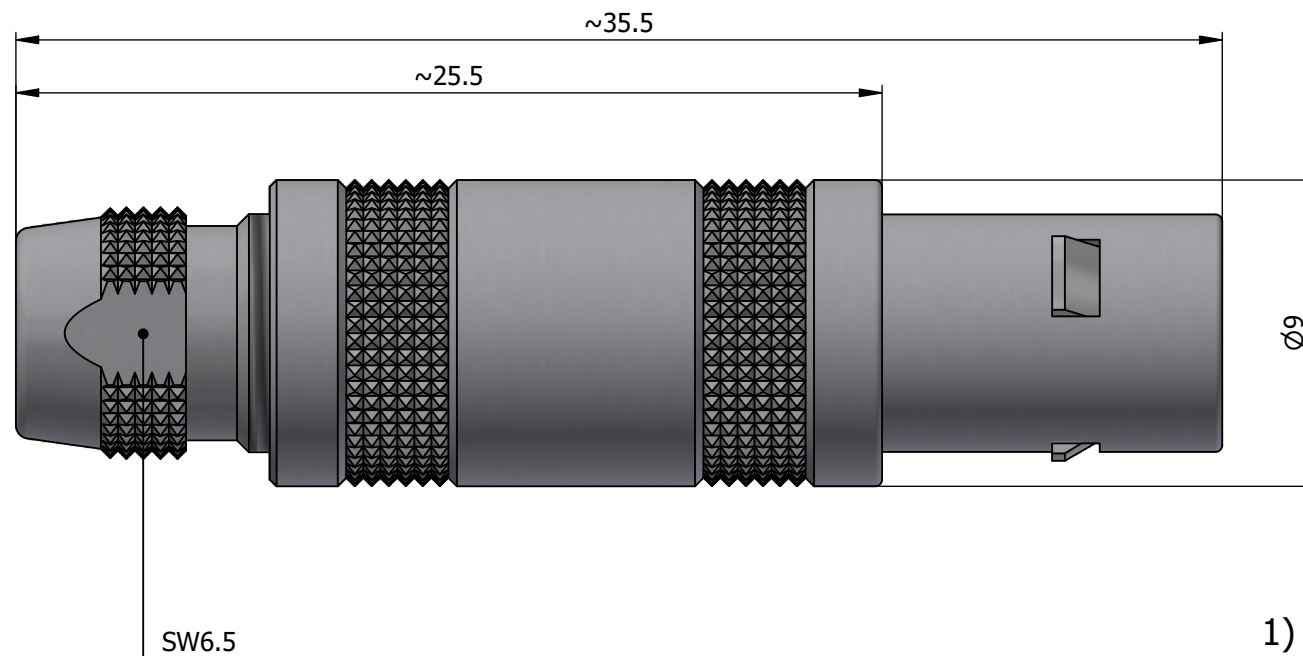

All dimensions are in millimeters (mm)

Alignment Key
Front View

Insert Configuration
Rear View

Note:

1) This picture is generic and for illustrative purposes only, and may show different keying, materials, colour, finish, and contact configuration. Minor shape or feature variations to actual item may be present.

All additional information are documented on the datasheet (See below link or QR Code)
www.lemo.com/pdf/FFA.0S.250.CTAC37.pdf

Model	Series	Insert Config.	Housing	Insulator	Contact	Collet Type	Cable Ø	Variant
FFA.0S.250.CTAC37								

<p>Datasheet</p>	<p>Straight plug, cable collet</p> <p>Series 0S</p>		<p>Drawn 22.07.2010 OVU / JPBA</p>
	<p>LEMO SA Chemin des Champs-Courbes 28 1024 Ecublens - SWITZERLAND</p>		<p>Checked 02.04.2024 TCIT</p>
	<p>Tel. (+41) 21 695 16 00 email : info@lemo.com www.lemo.com</p>		<p>Modified 03 02.04.2024 / MARI</p>
	<p>CD</p>		<p>DO NOT SCALE DRAWING</p>
<p>FFA.0S.250.CTAC37</p>			