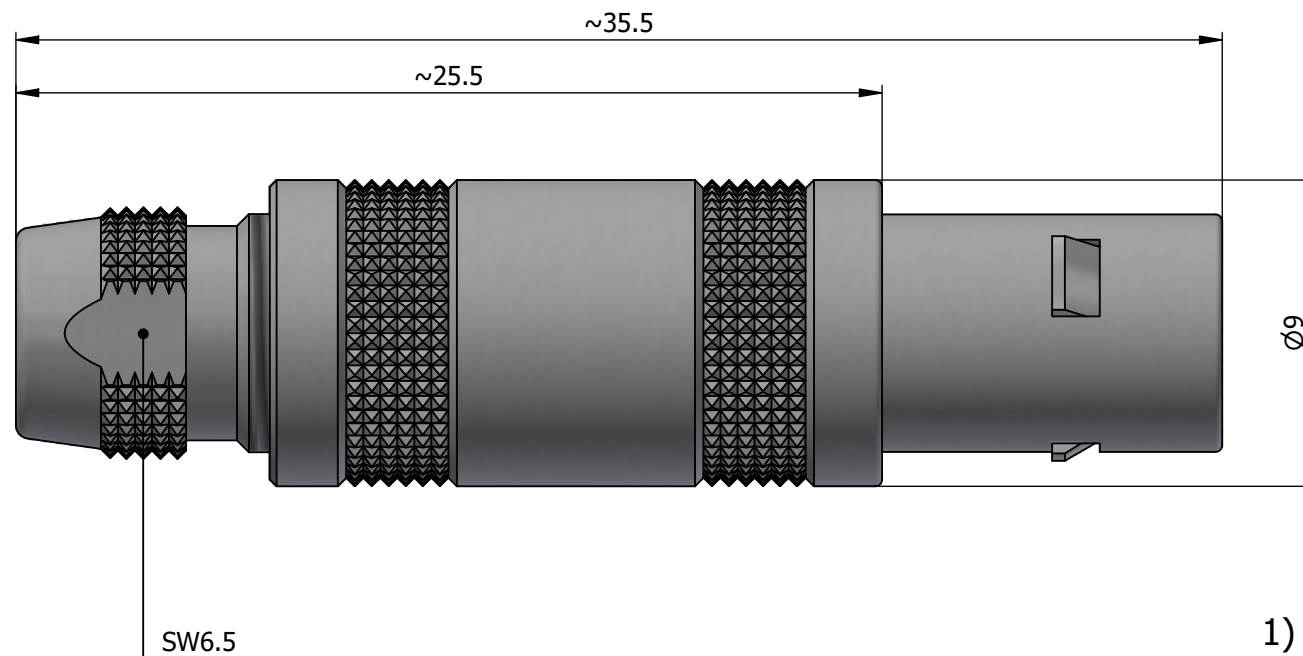

All dimensions are in millimeters (mm)

Alignment Key  
Front View

Insert Configuration  
Rear View

**Note:**

1) This picture is generic and for illustrative purposes only, and may show different keying, materials, colour, finish, and contact configuration. Minor shape or feature variations to actual item may be present.

All additional information are documented on the datasheet (See below link or QR Code)  
[www.lemo.com/pdf/FFA.0S.250.CTLC32.pdf](http://www.lemo.com/pdf/FFA.0S.250.CTLC32.pdf)

Model	Series	Insert Config.	Housing	Insulator	Contact	Collet Type	Cable Ø	Variant
FFA	0S	250	CTLC	32				