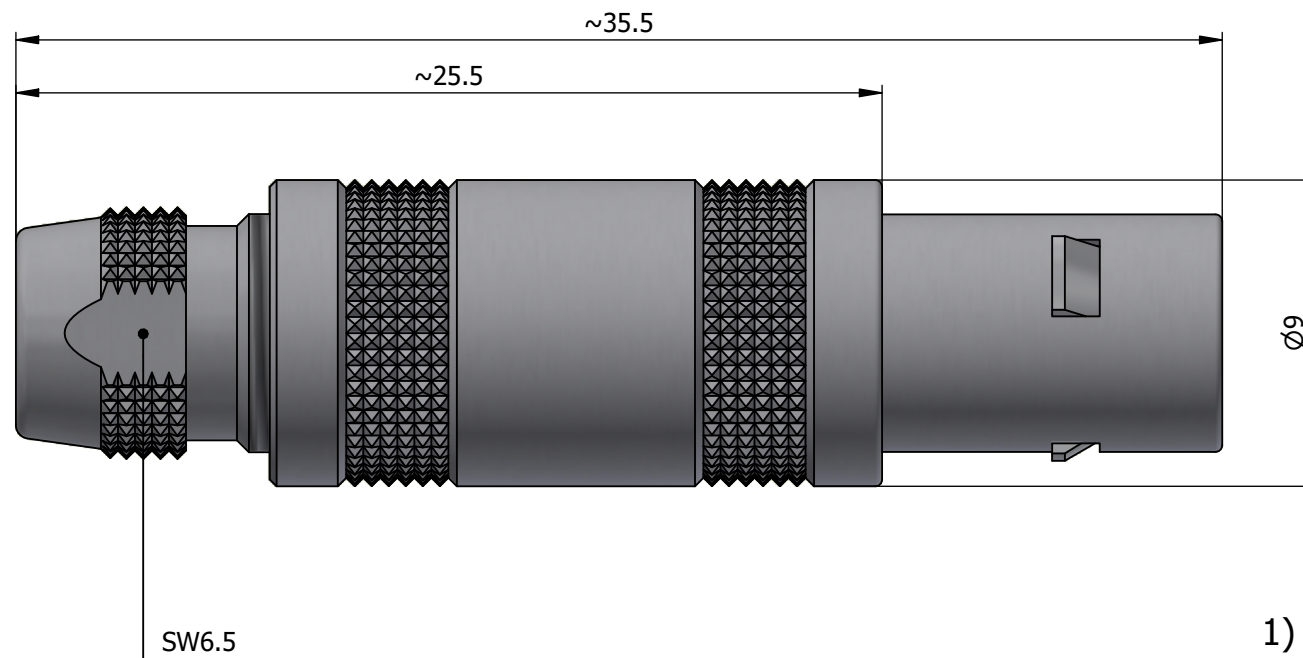

All dimensions are in millimeters (mm)

Alignment Key
Front View

Insert Configuration
Rear View

Note:

1) This picture is generic and for illustrative purposes only, and may show different keying, materials, colour, finish, and contact configuration. Minor shape or feature variations to actual item may be present.

All additional information are documented on the datasheet (See below link or QR Code)
www.lemo.com/pdf/FFA.0S.250.CTLC44.pdf

Model	Series	Insert Config.	Housing	Insulator	Contact	Collet Type	Cable Ø	Variant
FFA	0S	250	CTLC	44				