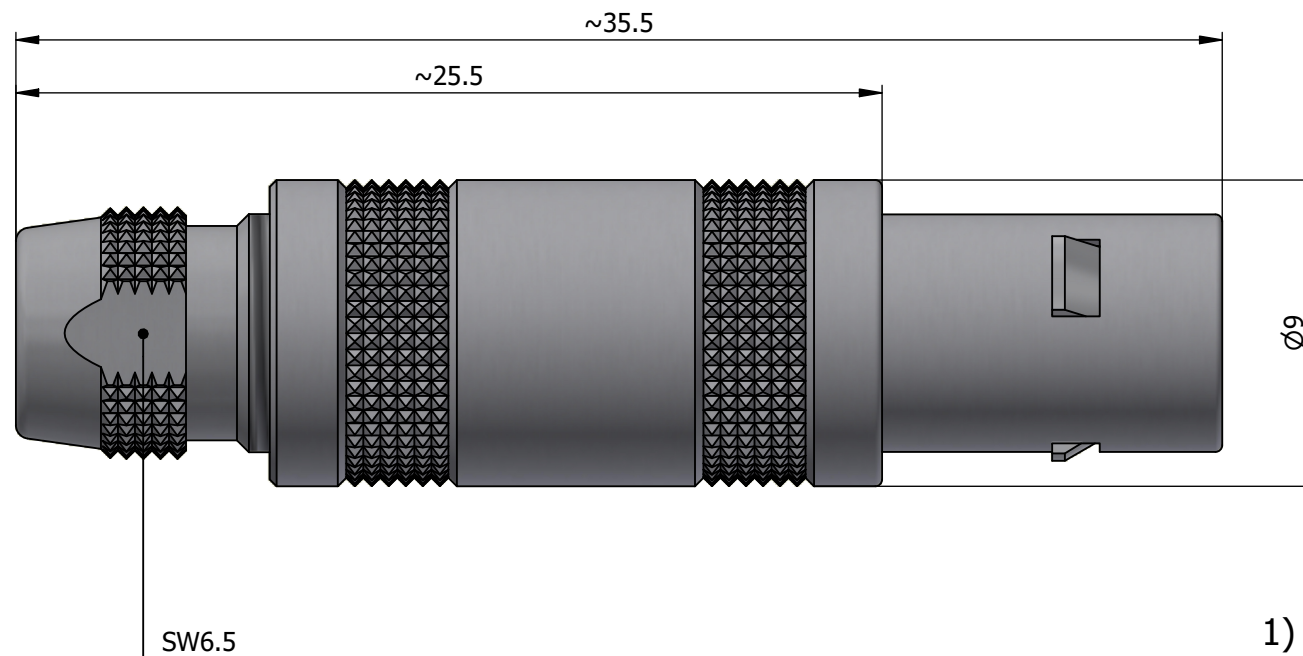

All dimensions are in millimeters (mm)

Alignment Key
Front View

Insert Configuration
Rear View

Note:

1) This picture is generic and for illustrative purposes only, and may show different keying, materials, colour, finish, and contact configuration. Minor shape or feature variations to actual item may be present.

All additional information are documented on the datasheet (See below link or QR Code)
www.lemo.com/pdf/FFA.0S.302.CLAL44.pdf

Model	Series	Insert Config.	Housing	Insulator	Contact	Collet Type	Cable Ø	Variant
FFA.0S.302								CLAL44