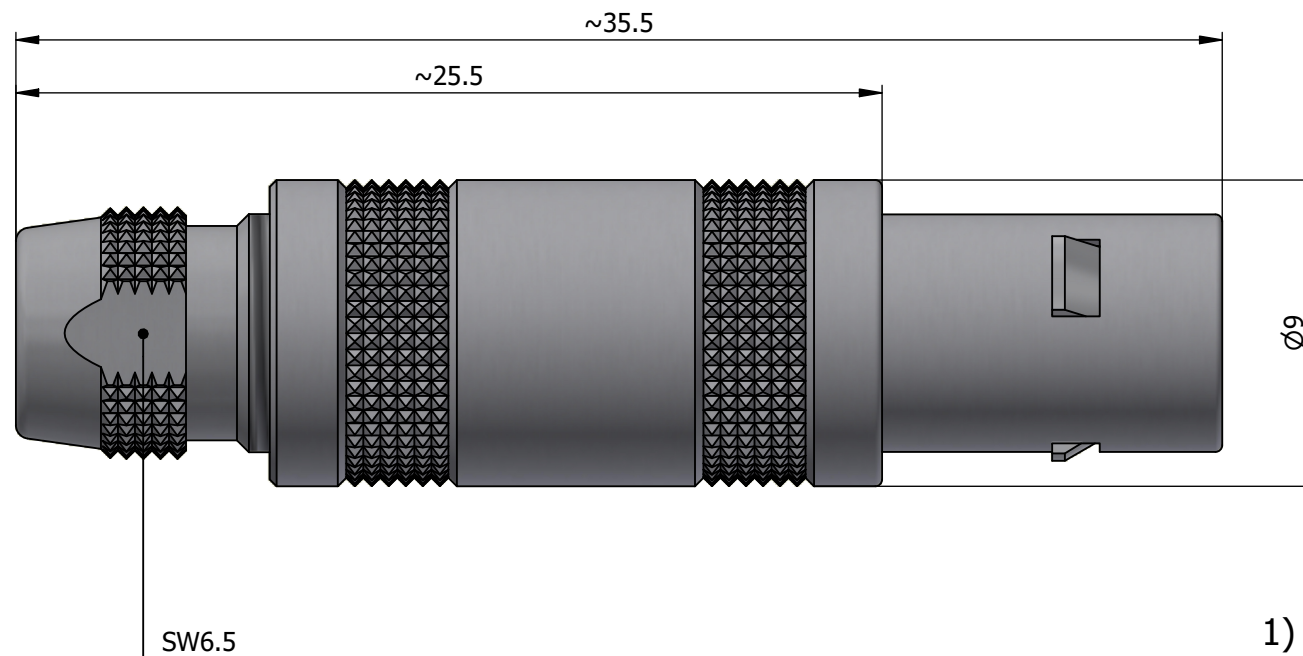

All dimensions are in millimeters (mm)

Alignment Key
Front View

Insert Configuration
Rear View

Note:

1) This picture is generic and for illustrative purposes only, and may show different keying, materials, colour, finish, and contact configuration. Minor shape or feature variations to actual item may be present.

All additional information are documented on the datasheet (See below link or QR Code)
www.lemo.com/pdf/FFA.0S.303.CLAC22.pdf

Model	Series	Insert Config.	Housing	Insulator	Contact	Collet Type	Cable Ø	Variant
FFA	.0S	.303	.CLAC	22				