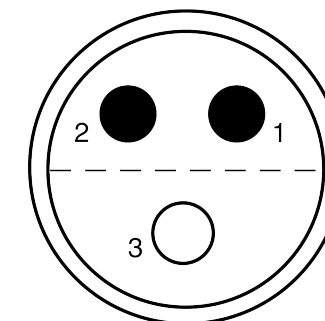

All dimensions are in millimeters (mm)

Alignment Key
Front View

Insert Configuration
Rear View

Note:

1) This picture is generic and for illustrative purposes only, and may show different keying, materials, colour, finish, and contact configuration. Minor shape or feature variations to actual item may be present.

All additional information are documented on the datasheet (See below link or QR Code)
www.lemo.com/pdf/FFA.0S.303.CLAC22.pdf

Model	Series	Insert Config.	Housing	Insulator	Contact	Collet Type	Cable Ø	Variant
FFA	.0S	.303	.CLAC	22				