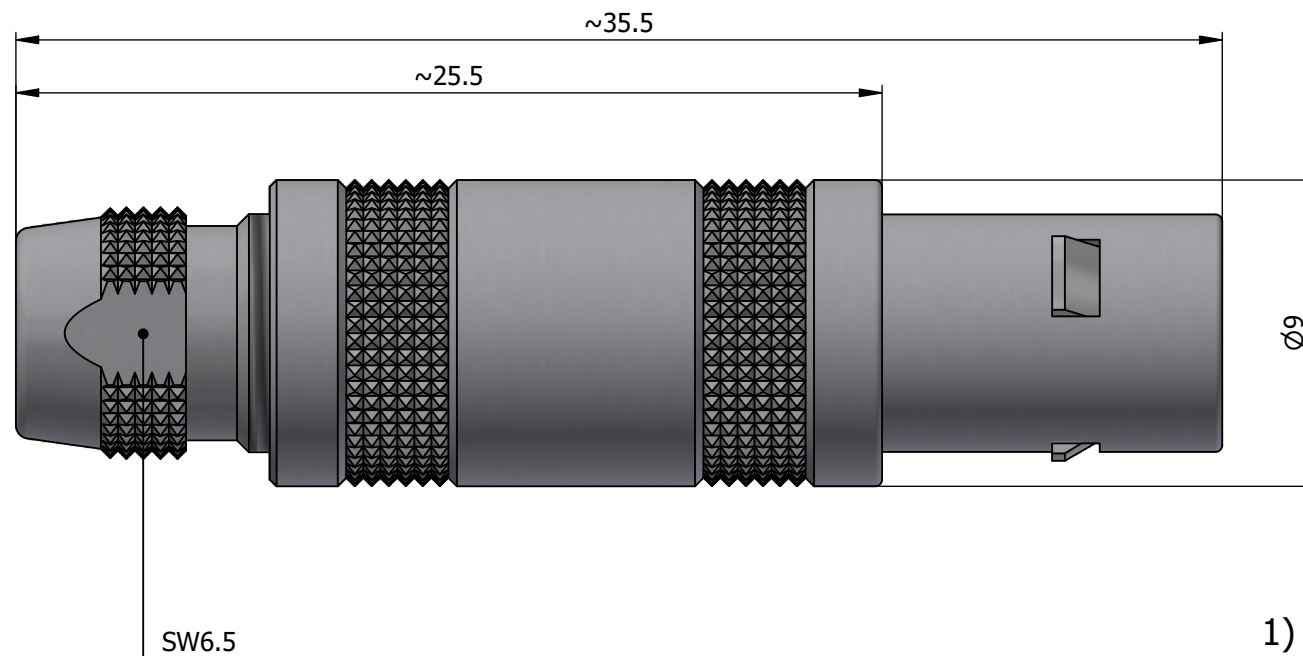

All dimensions are in millimeters (mm)

Alignment Key
Front View

Insert Configuration
Rear View

Note:

1) This picture is generic and for illustrative purposes only, and may show different keying, materials, colour, finish, and contact configuration. Minor shape or feature variations to actual item may be present.

All additional information are documented on the datasheet (See below link or QR Code)
www.lemo.com/pdf/FFA.0S.303.CLAC37.pdf

Model	Series	Insert Config.	Housing	Insulator	Contact	Collet Type	Cable Ø	Variant
FFA.0S.303								CLAC37