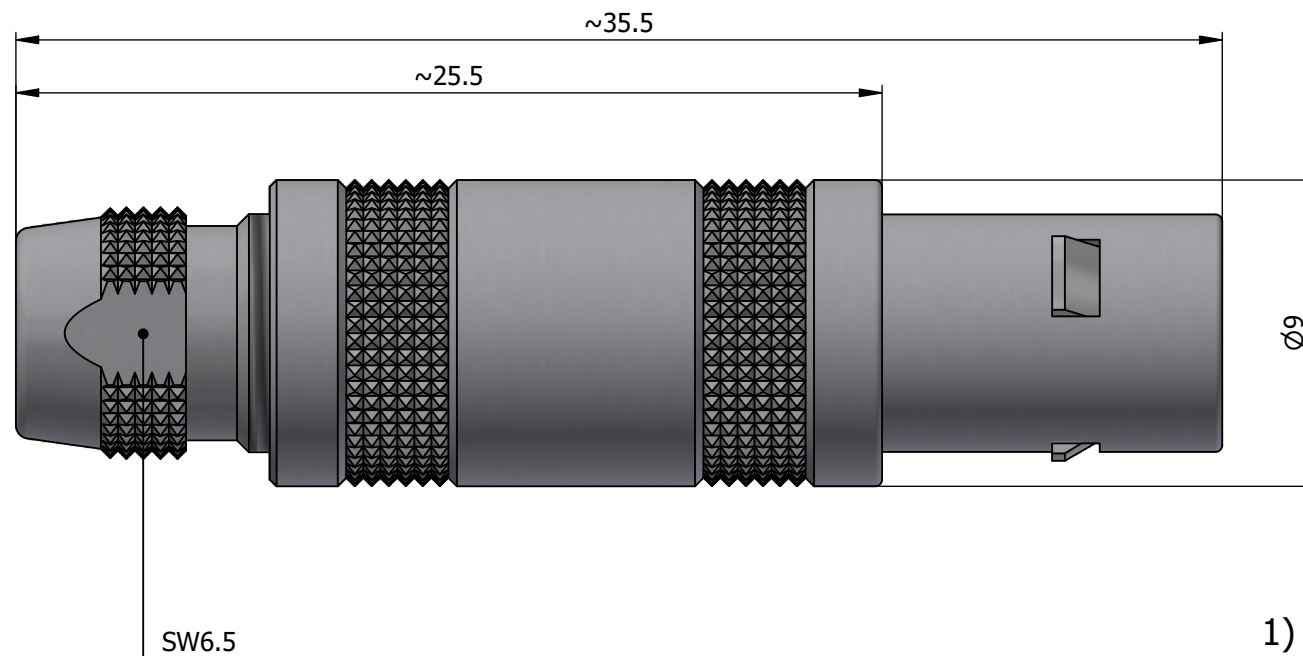

All dimensions are in millimeters (mm)

Alignment Key
Front View

Insert Configuration
Rear View

Note:

1) This picture is generic and for illustrative purposes only, and may show different keying, materials, colour, finish, and contact configuration. Minor shape or feature variations to actual item may be present.

All additional information are documented on the datasheet (See below link or QR Code)
www.lemo.com/pdf/FFA.0S.303.CLAC44.pdf

Model	Series	Insert Config.	Housing	Insulator	Contact	Collet Type	Cable Ø	Variant
FFA.0S.303								CLAC44