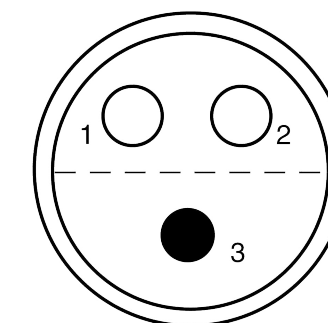

All dimensions are in millimeters (mm)

Alignment Key
Front View

Insert Configuration
Rear View

Note:

1) This picture is generic and for illustrative purposes only, and may show different keying, materials, colour, finish, and contact configuration. Minor shape or feature variations to actual item may be present.

All additional information are documented on the datasheet (See below link or QR Code)
www.lemo.com/pdf/FFA.0S.303.CLLC32.pdf

Model	Series	Insert Config.	Housing	Insulator	Contact	Collet Type	Cable Ø	Variant
FFA.0S.303.CLLC32								