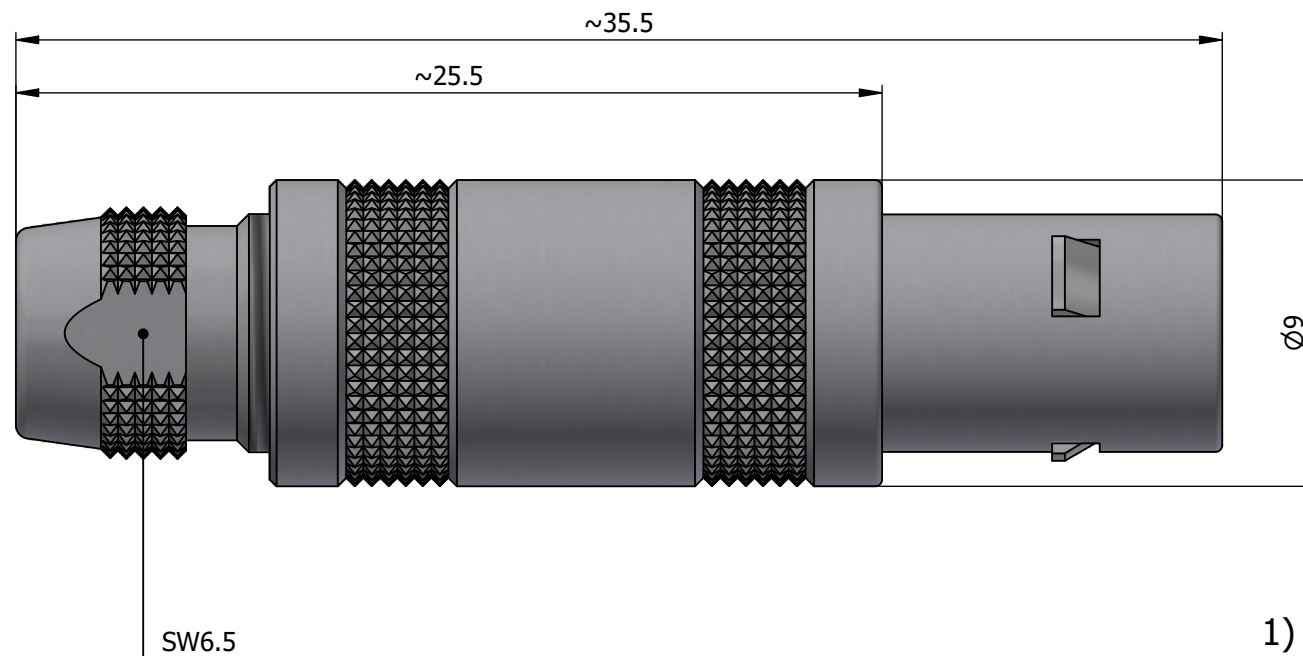

All dimensions are in millimeters (mm)

Alignment Key
Front View

Insert Configuration
Rear View

Note:

1) This picture is generic and for illustrative purposes only, and may show different keying, materials, colour, finish, and contact configuration. Minor shape or feature variations to actual item may be present.

All additional information are documented on the datasheet (See below link or QR Code)
www.lemo.com/pdf/FFA.0S.303.CLLC32.pdf

Model	Series	Insert Config.	Housing	Insulator	Contact	Collet Type	Cable Ø	Variant
FFA.0S.303.CLLC32								