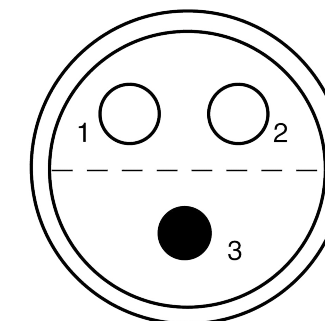

All dimensions are in millimeters (mm)

Alignment Key
Front View

Insert Configuration
Rear View

Note:

1) This picture is generic and for illustrative purposes only, and may show different keying, materials, colour, finish, and contact configuration. Minor shape or feature variations to actual item may be present.

All additional information are documented on the datasheet (See below link or QR Code)
www.lemo.com/pdf/FFA.0S.303.CLLC44.pdf

Model	Series	Insert Config.	Housing	Insulator	Contact	Collet Type	Cable Ø	Variant
FFA	0S	303	CLLC	44				