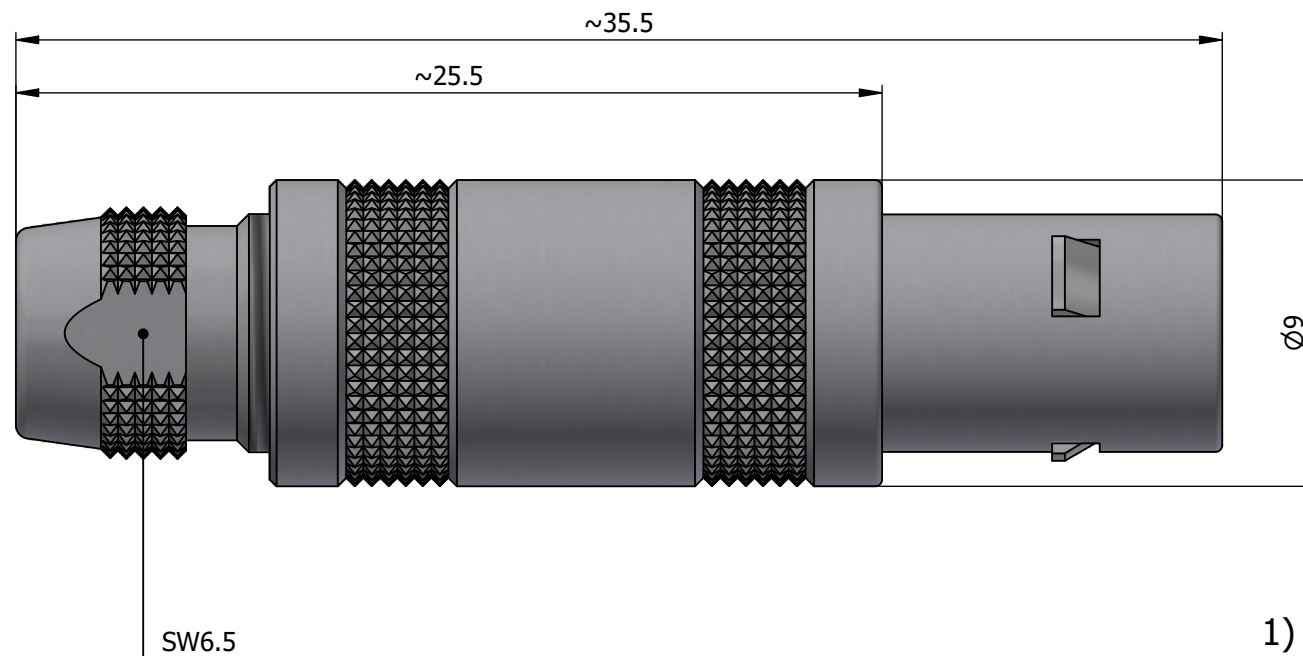

All dimensions are in millimeters (mm)

Alignment Key
Front View

Insert Configuration
Rear View

Note:

1) This picture is generic and for illustrative purposes only, and may show different keying, materials, colour, finish, and contact configuration. Minor shape or feature variations to actual item may be present.

All additional information are documented on the datasheet (See below link or QR Code)
www.lemo.com/pdf/FFA.0S.303.CLLC44.pdf

Model	Series	Insert Config.	Housing	Insulator	Contact	Collet Type	Cable Ø	Variant
FFA	0S	303	CLLC	44				