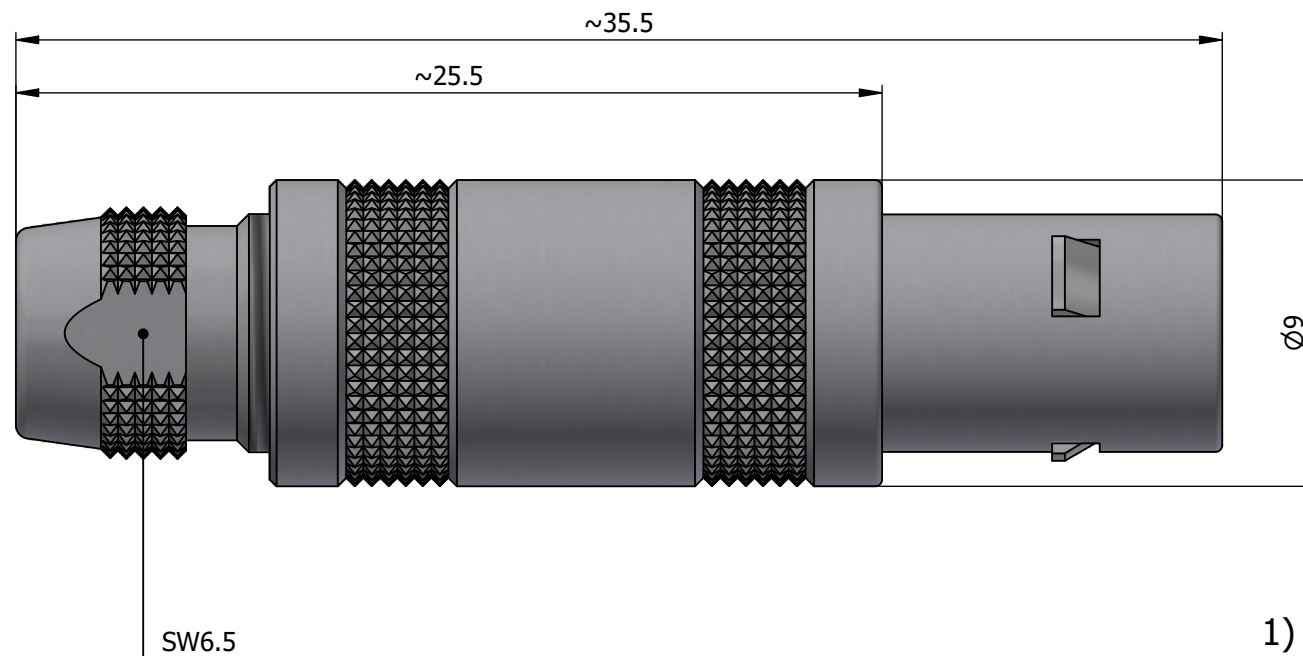

All dimensions are in millimeters (mm)

Alignment Key
Front View

Insert Configuration
Rear View

Note:

1) This picture is generic and for illustrative purposes only, and may show different keying, materials, colour, finish, and contact configuration. Minor shape or feature variations to actual item may be present.

All additional information are documented on the datasheet (See below link or QR Code)
www.lemo.com/pdf/FFA.0S.303.CYCC37.pdf

Model	Series	Insert Config.	Housing	Insulator	Contact	Collet Type	Cable Ø	Variant
FFA.0S.303.CYCC37								

<p>Datasheet</p>	<p>Straight plug, cable collet</p> <p>Series 0S</p>		<p>Drawn</p> <p>02.04.2024</p> <p>MARI / MARI</p>
	<p>LEMO SA Chemin des Champs-Courbes 28 1024 Ecublens - SWITZERLAND</p>		<p>Checked</p> <p>02.04.2024</p> <p>TCIT</p>
	<p>Tel. (+41) 21 695 16 00 email : info@lemo.com www.lemo.com</p>		<p>Modified</p> <p>00</p> <p>02.04.2024 / MARI</p>
	<p>CD</p>		<p>DO NOT SCALE DRAWING</p>
<p>FFA.0S.303.CYCC37</p>			