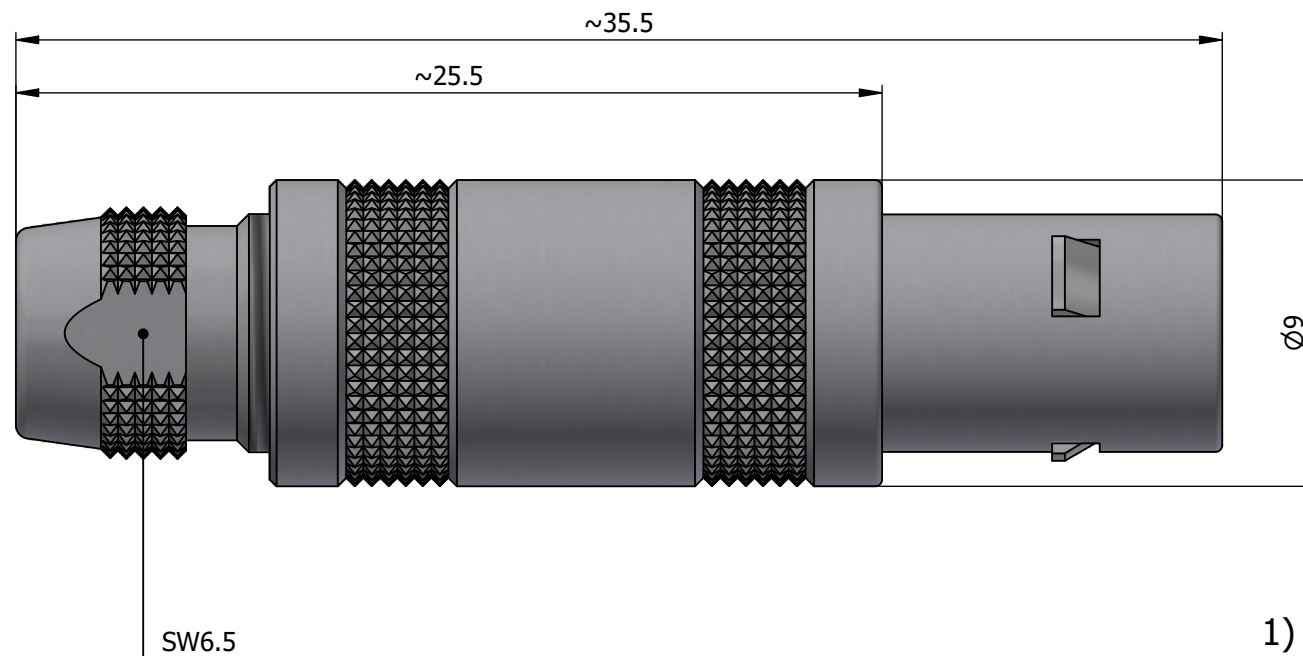

All dimensions are in millimeters (mm)

Alignment Key
Front View

Insert Configuration
Rear View

Note:

1) This picture is generic and for illustrative purposes only, and may show different keying, materials, colour, finish, and contact configuration. Minor shape or feature variations to actual item may be present.

All additional information are documented on the datasheet (See below link or QR Code)
www.lemo.com/pdf/FFA.0S.304.CLAC32.pdf

Model	Series	Insert Config.	Housing	Insulator	Contact	Collet Type	Cable Ø	Variant
FFA.0S.304	CLAC32							