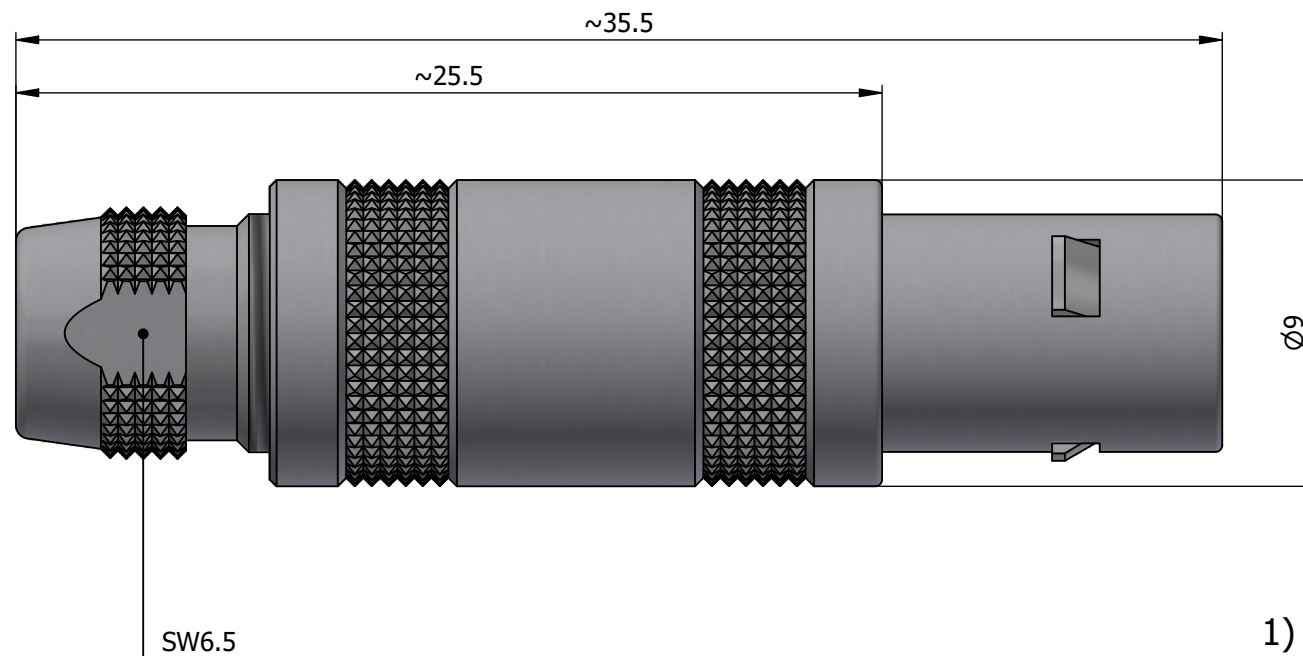

All dimensions are in millimeters (mm)

Alignment Key  
Front View

Insert Configuration  
Rear View

**Note:**

1) This picture is generic and for illustrative purposes only, and may show different keying, materials, colour, finish, and contact configuration. Minor shape or feature variations to actual item may be present.

All additional information are documented on the datasheet (See below link or QR Code)  
[www.lemo.com/pdf/FFA.0S.650.CLAC44.pdf](http://www.lemo.com/pdf/FFA.0S.650.CLAC44.pdf)

Model	Series	Insert Config.	Housing	Insulator	Contact	Collet Type	Cable Ø	Variant
FFA	0S	650						CLAC44