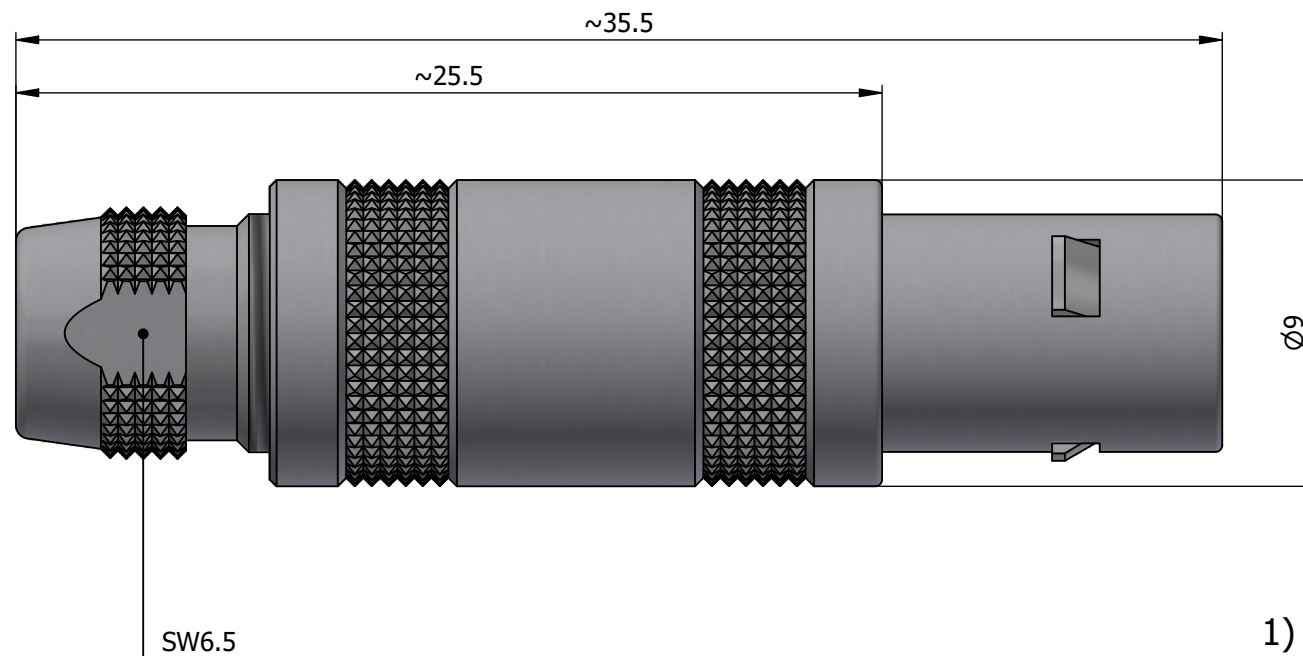

All dimensions are in millimeters (mm)

Alignment Key  
Front View

Insert Configuration  
Rear View

**Note:**

1) This picture is generic and for illustrative purposes only, and may show different keying, materials, colour, finish, and contact configuration. Minor shape or feature variations to actual item may be present.

All additional information are documented on the datasheet (See below link or QR Code)  
[www.lemo.com/pdf/FFA.0S.650.CLLC32.pdf](http://www.lemo.com/pdf/FFA.0S.650.CLLC32.pdf)

Model	Series	Insert Config.	Housing	Insulator	Contact	Collet Type	Cable Ø	Variant
FFA	0S	650	CLLC	32				