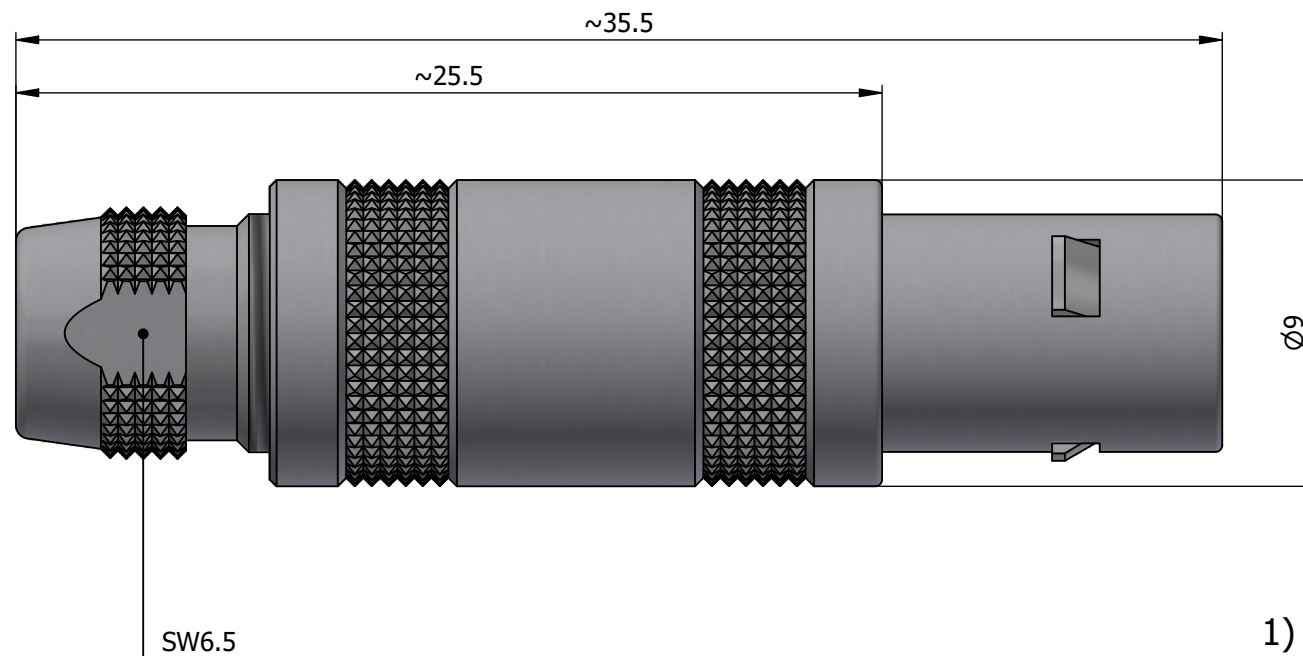

All dimensions are in millimeters (mm)

Alignment Key
Front View

Insert Configuration
Rear View

Note:

1) This picture is generic and for illustrative purposes only, and may show different keying, materials, colour, finish, and contact configuration. Minor shape or feature variations to actual item may be present.

All additional information are documented on the datasheet (See below link or QR Code)
www.lemo.com/pdf/FFA.0S.650.CTAC32.pdf

Model	Series	Insert Config.	Housing	Insulator	Contact	Collet Type	Cable Ø	Variant
FFA.0S.650.CTAC32								