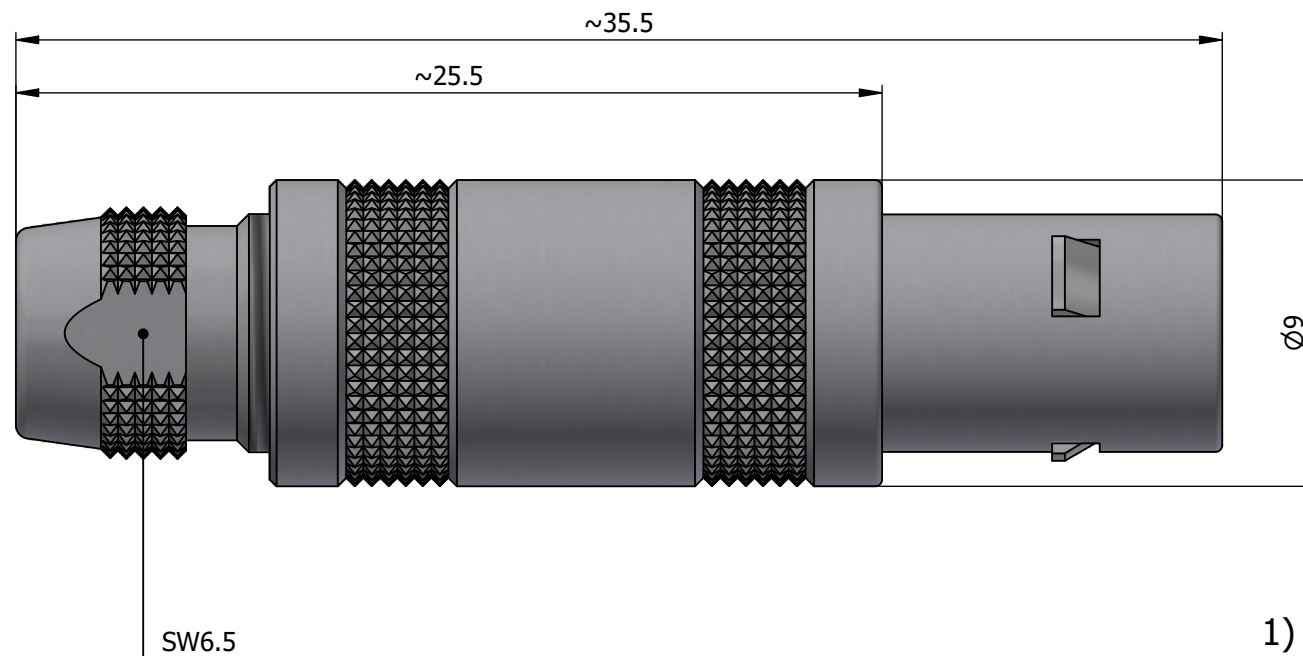

All dimensions are in millimeters (mm)

Alignment Key
Front View

Insert Configuration
Rear View

Note:

1) This picture is generic and for illustrative purposes only, and may show different keying, materials, colour, finish, and contact configuration. Minor shape or feature variations to actual item may be present.

All additional information are documented on the datasheet (See below link or QR Code)
www.lemo.com/pdf/FFA.0S.650.CTAC37.pdf

Model	Series	Insert Config.	Housing	Insulator	Contact	Collet Type	Cable Ø	Variant
FFA.0S.650.CTAC37								