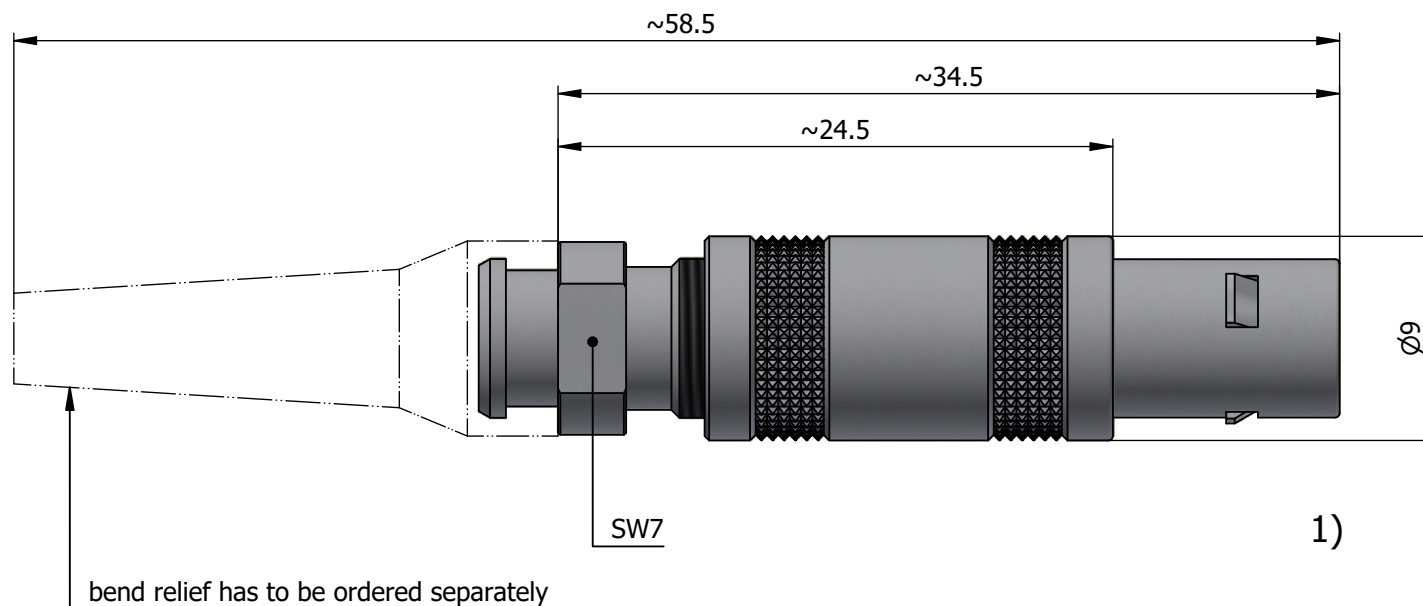

All dimensions are in millimeters (mm)

Alignment Key  
Front View

Insert Configuration  
Rear View

**Note:**

1) This picture is generic and for illustrative purposes only, and may show different keying, materials, colour, finish, and contact configuration. Minor shape or feature variations to actual item may be present.

All additional information are documented on the datasheet (See below link or QR Code)  
[www.lemo.com/pdf/FFA.0S.650.CTLC22Z.pdf](http://www.lemo.com/pdf/FFA.0S.650.CTLC22Z.pdf)

Model	Series	Insert Config.	Housing	Insulator	Contact	Collet Type	Cable Ø	Variant
FFA	0S	650	CTLC	22	Z			