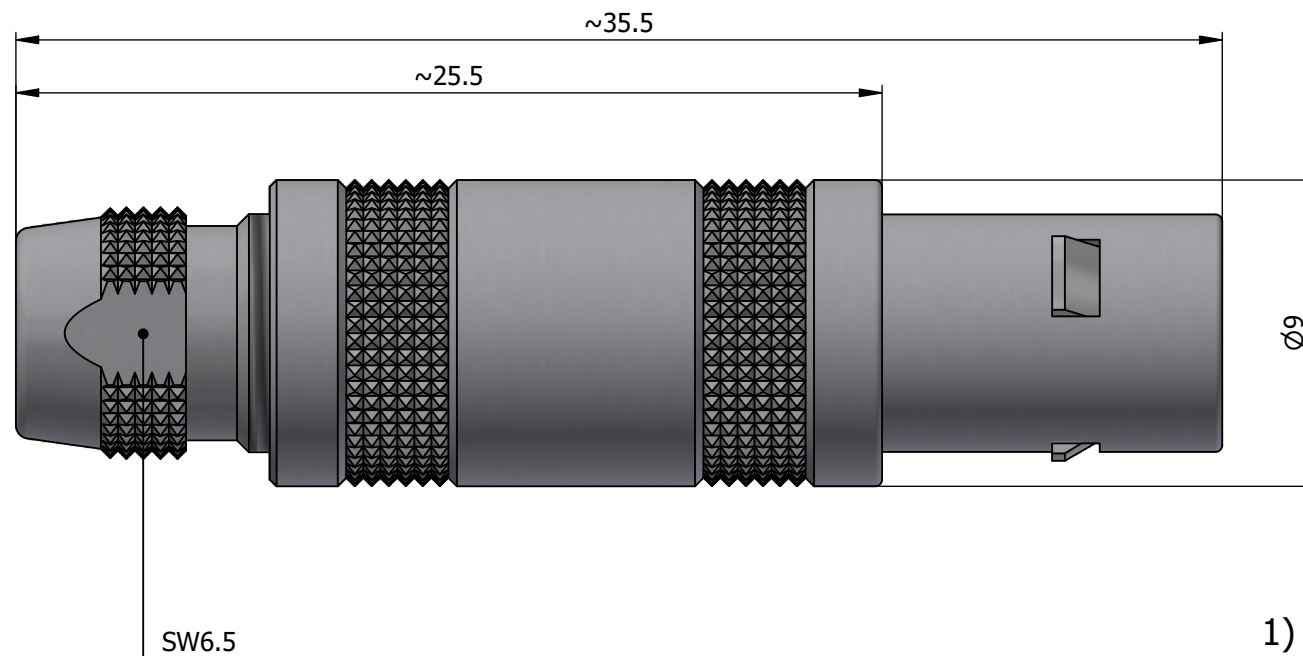

All dimensions are in millimeters (mm)

Alignment Key
Front View

Insert Configuration
Rear View

Note:

1) This picture is generic and for illustrative purposes only, and may show different keying, materials, colour, finish, and contact configuration. Minor shape or feature variations to actual item may be present.

All additional information are documented on the datasheet (See below link or QR Code)
www.lemo.com/pdf/FFA.0S.650.CTLC32.pdf

Model	Series	Insert Config.	Housing	Insulator	Contact	Collet Type	Cable Ø	Variant
FFA.0S.650.CTLC32								