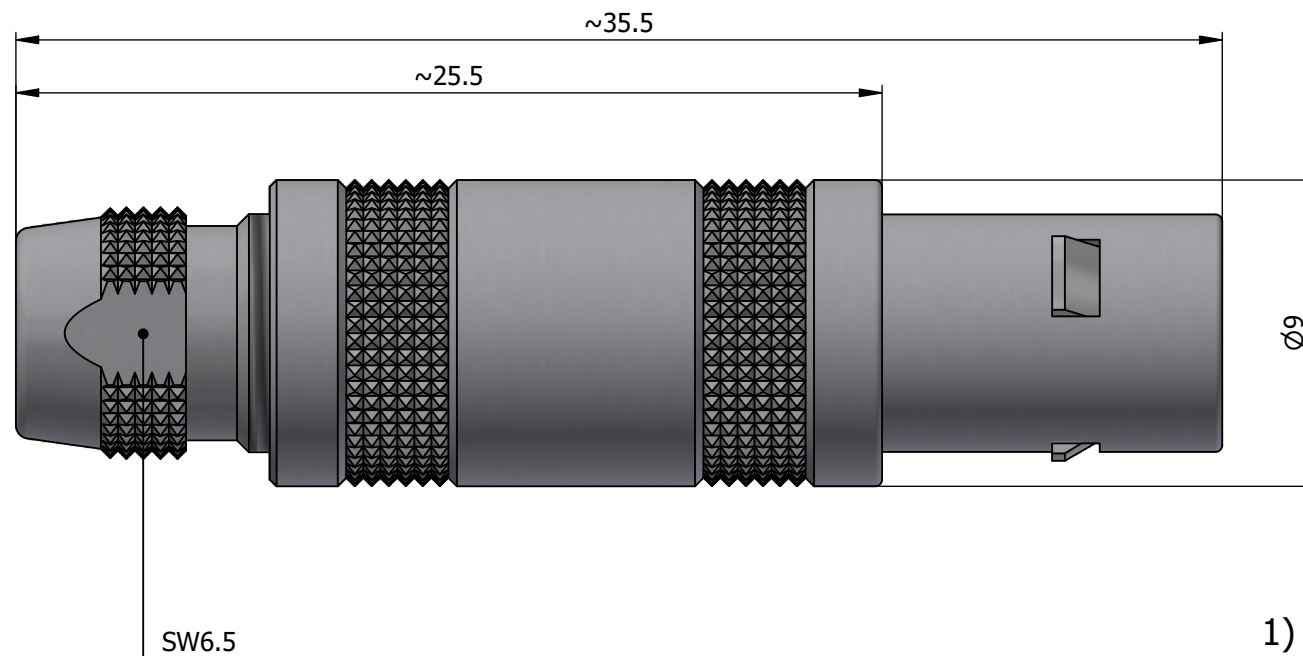

All dimensions are in millimeters (mm)

Alignment Key
Front View

Insert Configuration
Rear View

Note:

1) This picture is generic and for illustrative purposes only, and may show different keying, materials, colour, finish, and contact configuration. Minor shape or feature variations to actual item may be present.

All additional information are documented on the datasheet (See below link or QR Code)
www.lemo.com/pdf/FFA.0S.650.CTLC44.pdf

Model	Series	Insert Config.	Housing	Insulator	Contact	Collet Type	Cable Ø	Variant
FFA.0S.650.CTLC44								