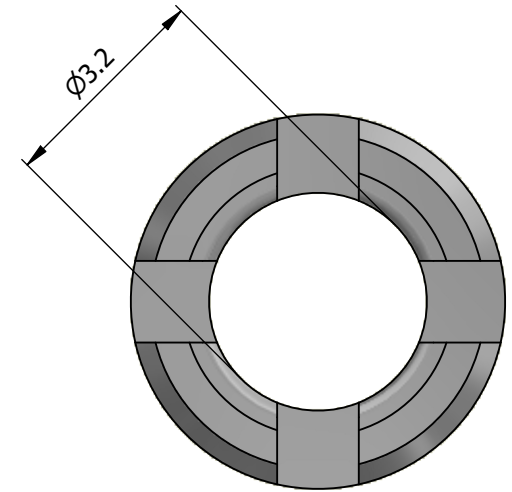

All dimensions are in millimeters (mm)

All additional information are documented on the datasheet (See below link or QR Code)
www.lemo.com/pdf/FFA.0S.732.CN.pdf

Datasheet

Collet for cable $\varnothing 2.2 - \varnothing 3.2$