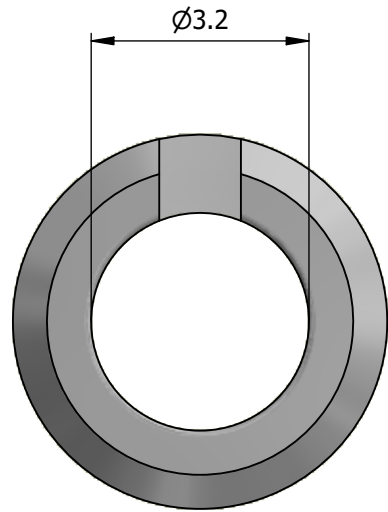

All dimensions are in millimeters (mm)

All additional information are documented on the datasheet (See below link or QR Code)
www.lemo.com/pdf/FFA.0S.732.CN.pdf

Datasheet

Collet for cable $\varnothing 2.2 - \varnothing 3.2$