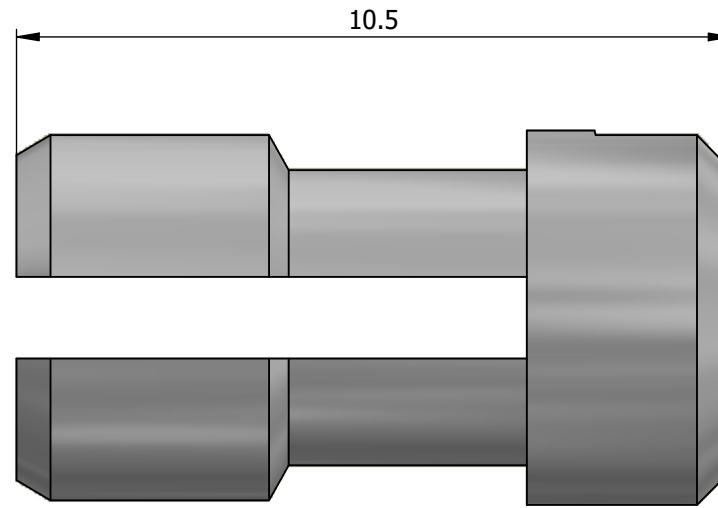

All dimensions are in millimeters (mm)

All additional information are documented on the datasheet (See below link or QR Code)
www.lemo.com/pdf/FFA.0S.732.CN.pdf

Datasheet

Collet for cable $\varnothing 2.2 - \varnothing 3.2$