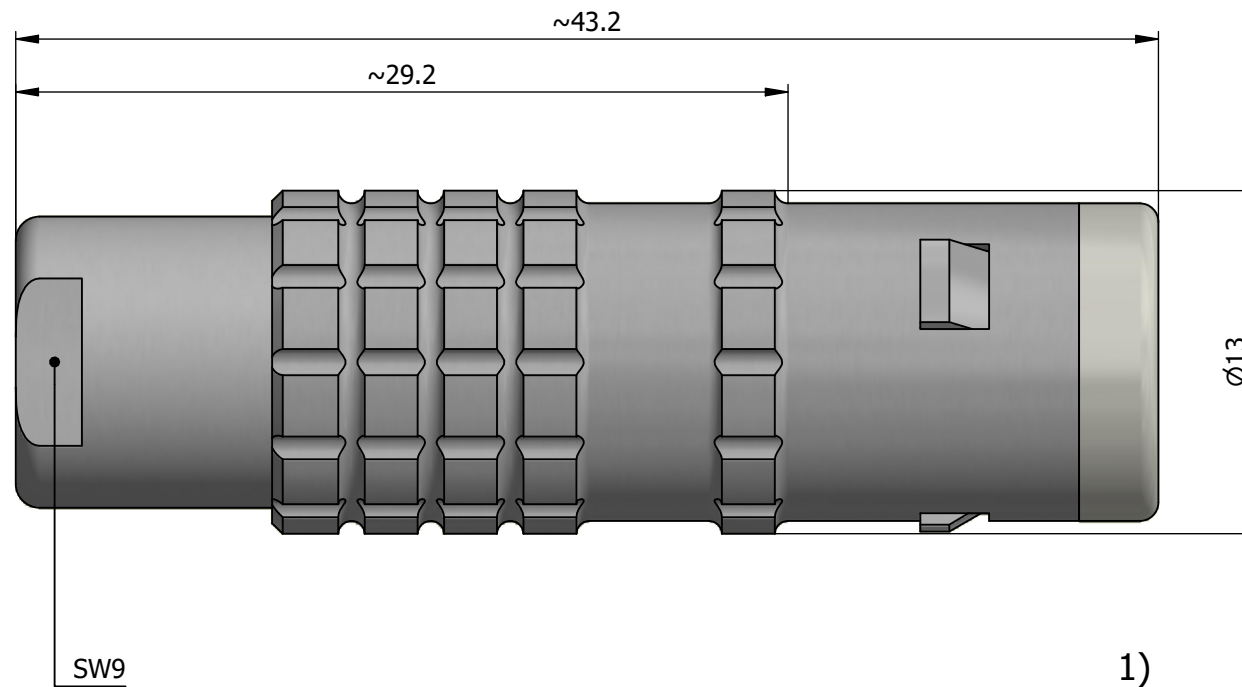

All dimensions are in millimeters (mm)

Alignment Key
Front View

Insert Configuration
Rear View

Note:

1) This picture is generic and for illustrative purposes only, and may show different keying, materials, colour, finish, and contact configuration. Minor shape or feature variations to actual item may be present.

All additional information are documented on the datasheet (See below link or QR Code)
www.lemo.com/pdf/FFA.1E.120.CTAC40.pdf

Model	Series	Insert Config.	Housing	Insulator	Contact	Collet Type	Cable Ø	Variant
FFA	1E	120				CTAC	40	