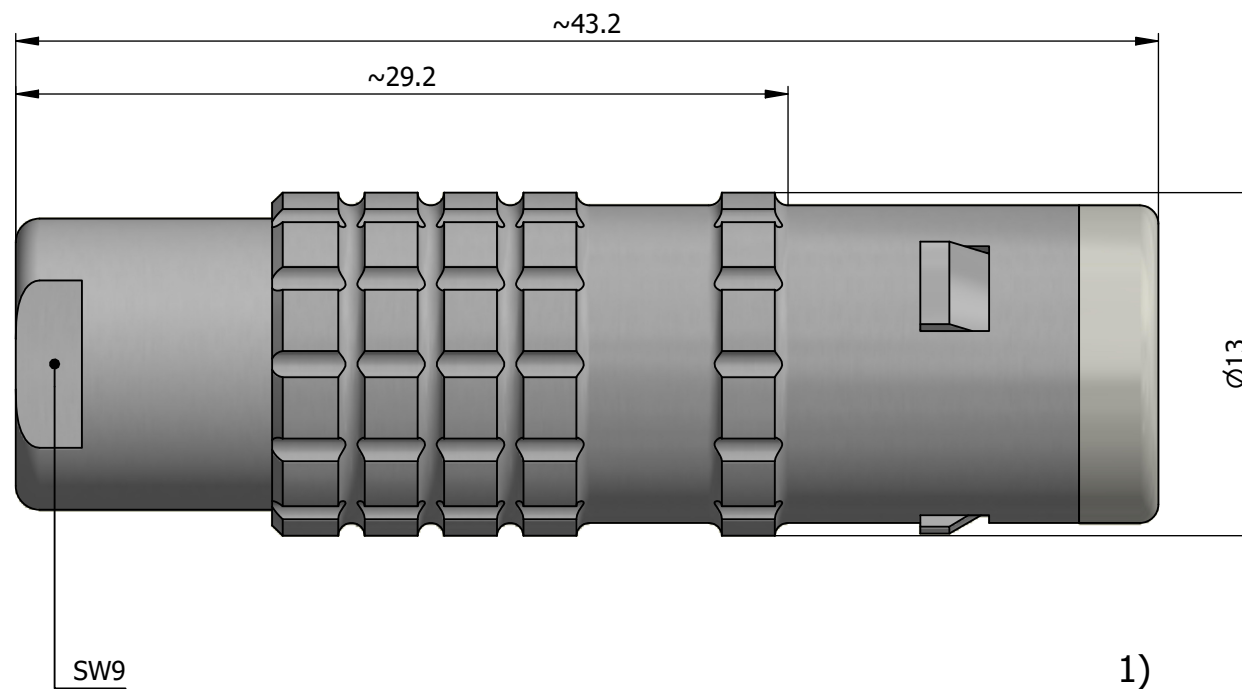

All dimensions are in millimeters (mm)

Alignment Key
Front View

Insert Configuration
Rear View

Note:

1) This picture is generic and for illustrative purposes only, and may show different keying, materials, colour, finish, and contact configuration. Minor shape or feature variations to actual item may be present.

All additional information are documented on the datasheet (See below link or QR Code)
www.lemo.com/pdf/FFA.1E.120.CTAC50.pdf

Model	Series	Insert Config.	Housing	Insulator	Contact	Collet Type	Cable Ø	Variant
FFA	1E	120				CTAC	50	

<p>Datasheet</p>	<p>Straight plug, cable collet</p> <p>Series 1E</p>		<p>Drawn</p> <p>11.11.2024</p> <p>MARI / MARI</p>
	<p>LEMO SA Chemin des Champs-Courbes 28 1024 Ecublens - SWITZERLAND</p>		<p>Checked</p> <p>11.11.2024</p> <p>OBAR</p>
	<p>Tel. (+41) 21 695 16 00 email : info@lemo.com www.lemo.com</p>		<p>Modified</p> <p>00</p> <p>11.11.2024 / MARI</p>
	<p>CD</p>		<p>DO NOT SCALE DRAWING</p>