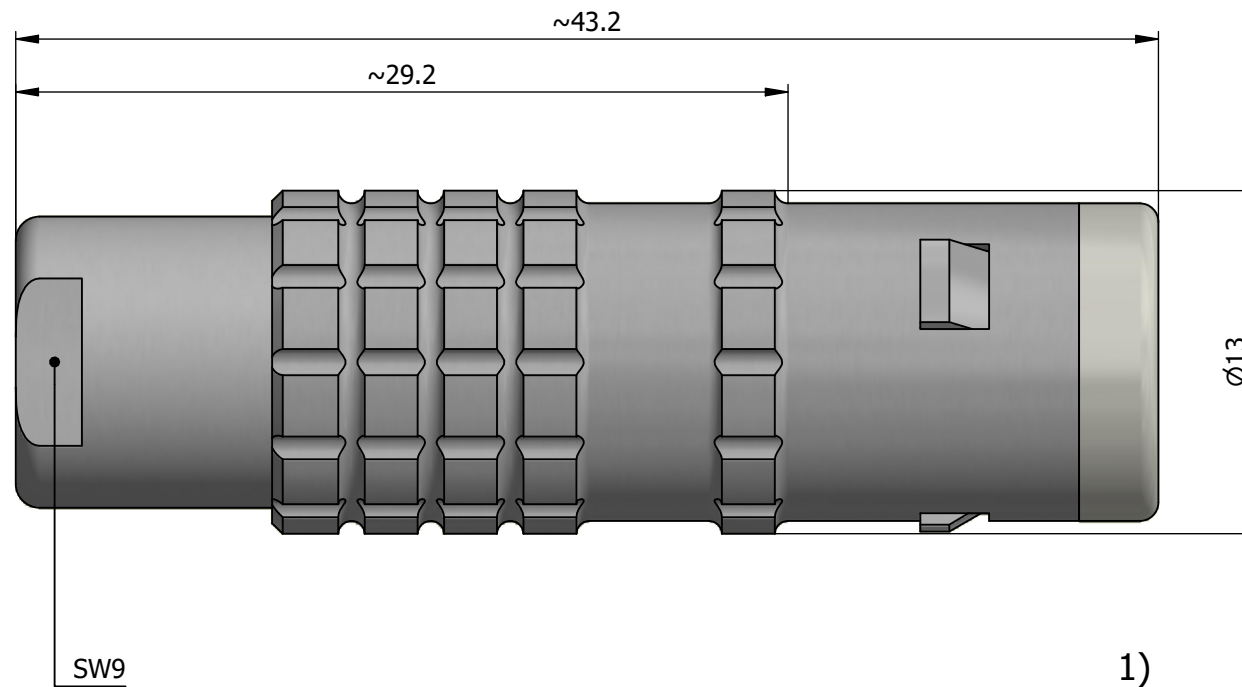

All dimensions are in millimeters (mm)

Alignment Key
Front View

Insert Configuration
Rear View

Note:

1) This picture is generic and for illustrative purposes only, and may show different keying, materials, colour, finish, and contact configuration. Minor shape or feature variations to actual item may be present.

All additional information are documented on the datasheet (See below link or QR Code)
www.lemo.com/pdf/FFA.1E.120.CTAC60.pdf

Model	Series	Insert Config.	Housing	Insulator	Contact	Collet Type	Cable Ø	Variant
FFA	1E	120				CTAC	60	