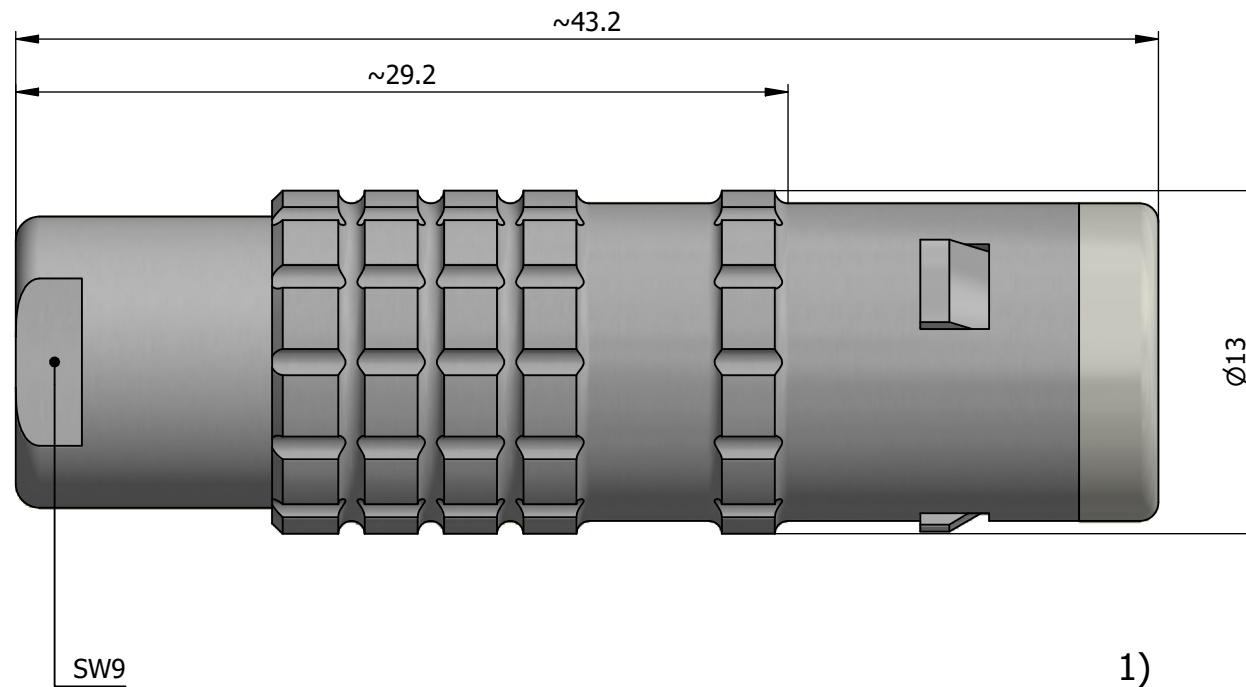

All dimensions are in millimeters (mm)

Alignment Key
Front View

Insert Configuration
Rear View

Note:

1) This picture is generic and for illustrative purposes only, and may show different keying, materials, colour, finish, and contact configuration. Minor shape or feature variations to actual item may be present.

All additional information are documented on the datasheet (See below link or QR Code)
www.lemo.com/pdf/FFA.1E.130.CTAC30.pdf

Model	Series	Insert Config.	Housing	Insulator	Contact	Collet Type	Cable Ø	Variant
FFA	1E	130				CTAC	30	