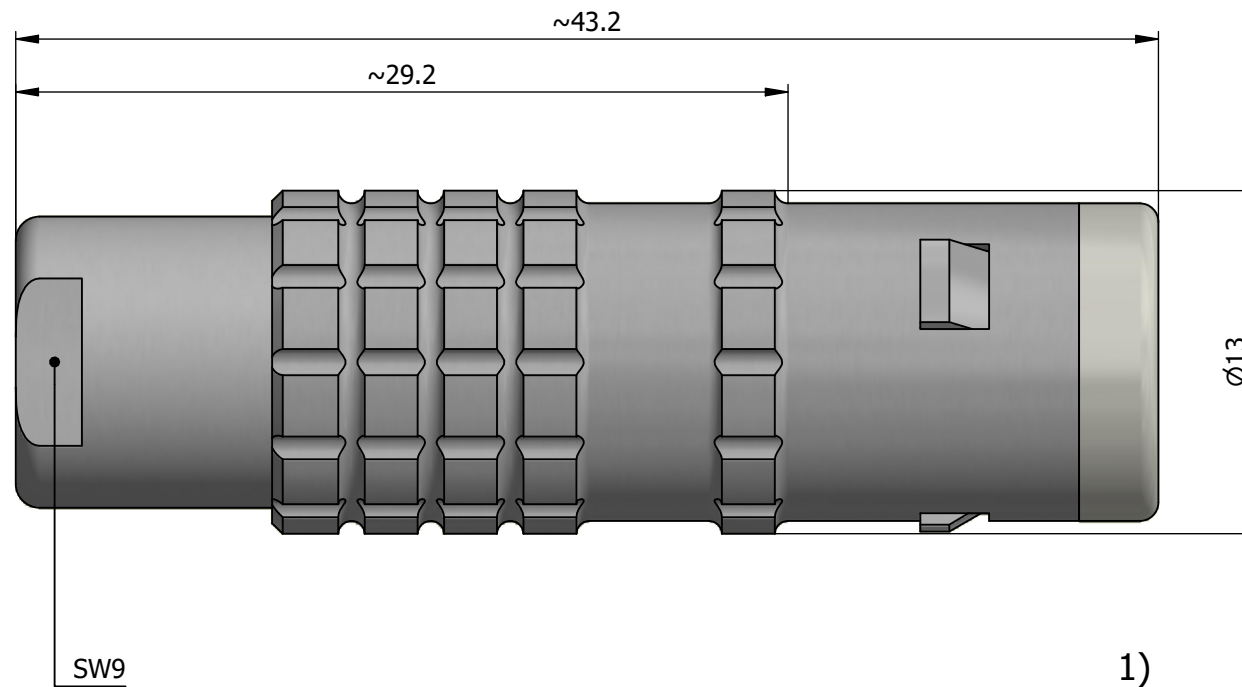

All dimensions are in millimeters (mm)

Alignment Key
Front View

Insert Configuration
Rear View

Note:

1) This picture is generic and for illustrative purposes only, and may show different keying, materials, colour, finish, and contact configuration. Minor shape or feature variations to actual item may be present.

All additional information are documented on the datasheet (See below link or QR Code)
www.lemo.com/pdf/FFA.1E.130.CTAC65.pdf

Model	Series	Insert Config.	Housing	Insulator	Contact	Collet Type	Cable Ø	Variant
FFA	1E	130				CTAC	65	