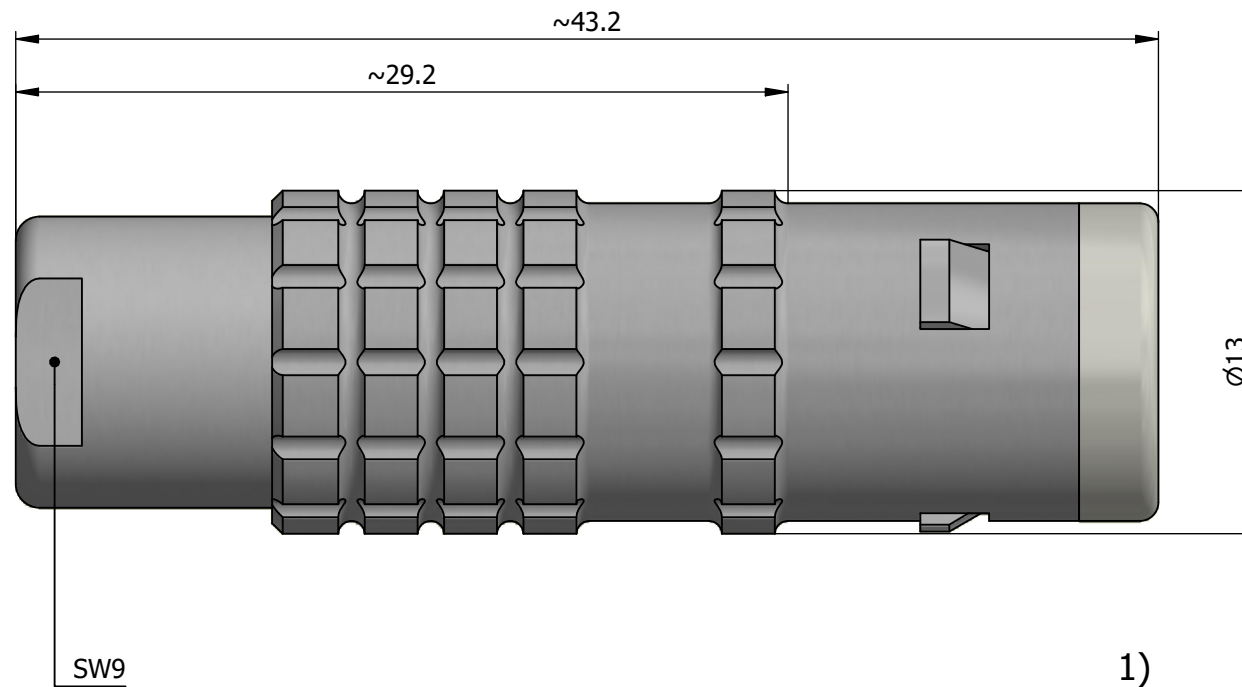

All dimensions are in millimeters (mm)

Alignment Key  
Front View

Insert Configuration  
Rear View

**Note:**

1) This picture is generic and for illustrative purposes only, and may show different keying, materials, colour, finish, and contact configuration. Minor shape or feature variations to actual item may be present.

All additional information are documented on the datasheet (See below link or QR Code)  
[www.lemo.com/pdf/FFA.1E.250.CLAC50.pdf](http://www.lemo.com/pdf/FFA.1E.250.CLAC50.pdf)

Model	Series	Insert Config.	Housing	Insulator	Contact	Collet Type	Cable Ø	Variant
FFA	1E	250	CLAC	50				