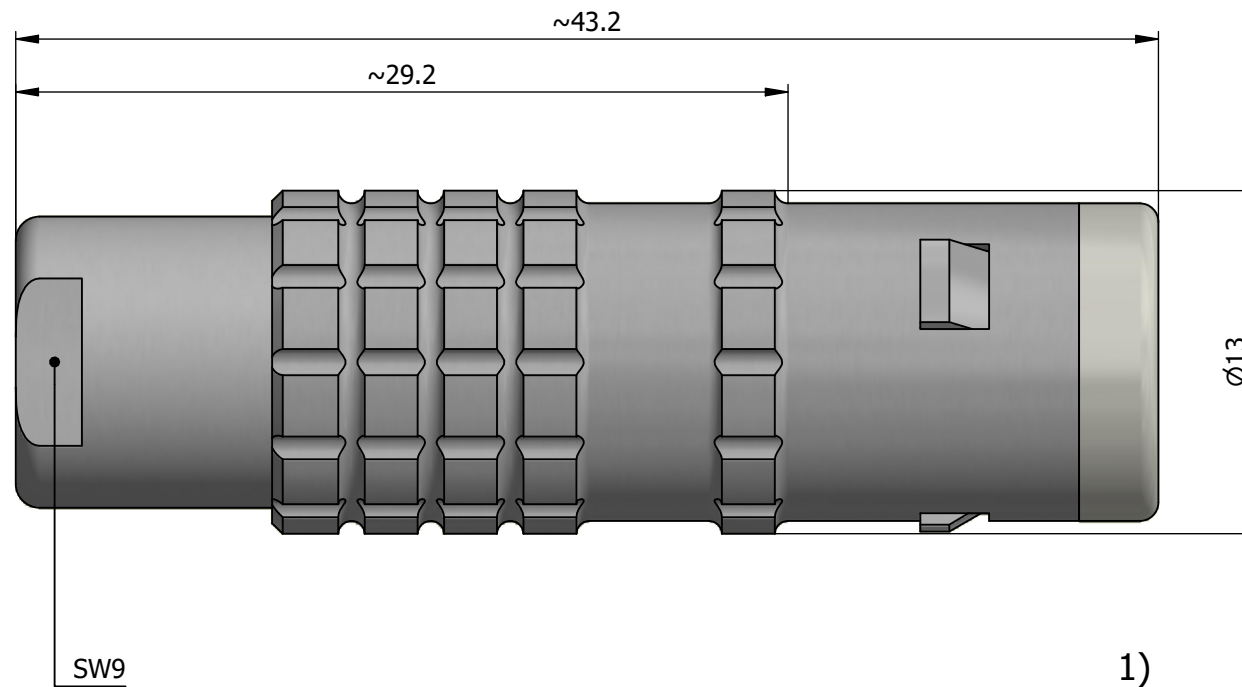

All dimensions are in millimeters (mm)

Alignment Key  
Front View

Insert Configuration  
Rear View

**Note:**

1) This picture is generic and for illustrative purposes only, and may show different keying, materials, colour, finish, and contact configuration. Minor shape or feature variations to actual item may be present.

All additional information are documented on the datasheet (See below link or QR Code)  
[www.lemo.com/pdf/FFA.1E.250.CLAC55.pdf](http://www.lemo.com/pdf/FFA.1E.250.CLAC55.pdf)

Model	Series	Insert Config.	Housing	Insulator	Contact	Collet Type	Cable Ø	Variant
FFA	1E	250	CLAC	55				