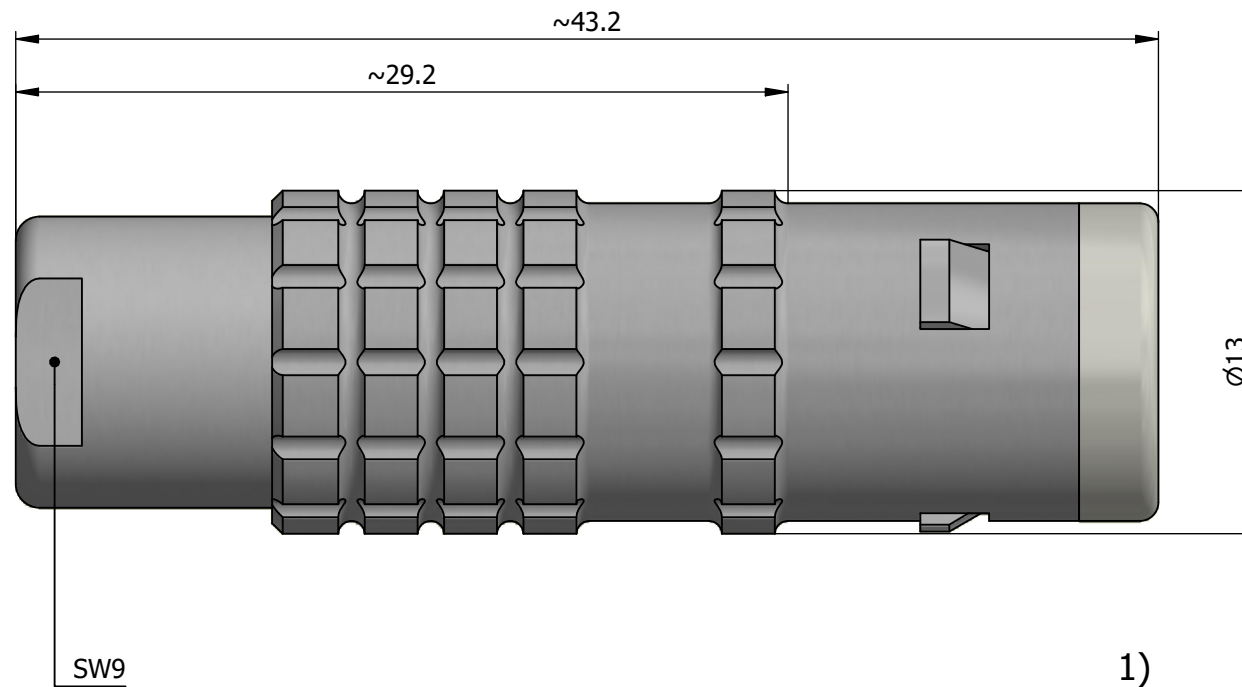

All dimensions are in millimeters (mm)

Alignment Key
Front View

Insert Configuration
Rear View

Note:

1) This picture is generic and for illustrative purposes only, and may show different keying, materials, colour, finish, and contact configuration. Minor shape or feature variations to actual item may be present.

All additional information are documented on the datasheet (See below link or QR Code)
www.lemo.com/pdf/FFA.1E.250.CLAC60.pdf

Model	Series	Insert Config.	Housing	Insulator	Contact	Collet Type	Cable Ø	Variant
FFA	1E	250	CLAC	60				