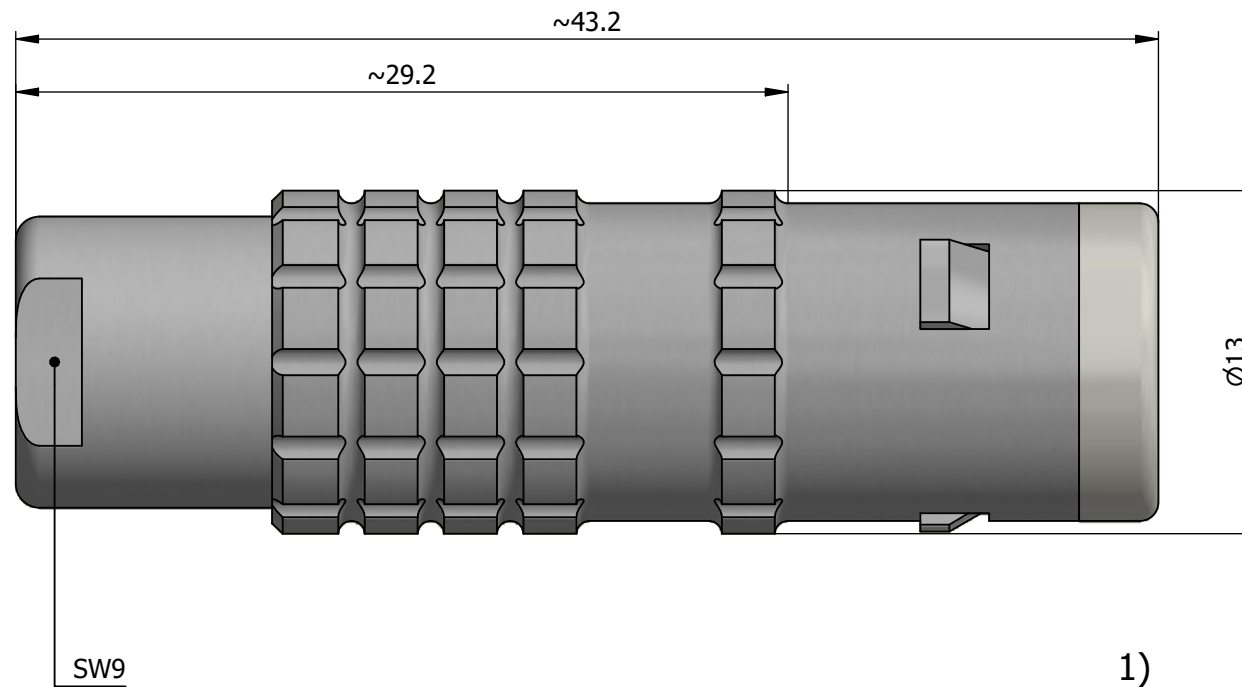

All dimensions are in millimeters (mm)

Alignment Key
Front View

Insert Configuration
Rear View

Note:

1) This picture is generic and for illustrative purposes only, and may show different keying, materials, colour, finish, and contact configuration. Minor shape or feature variations to actual item may be present.

All additional information are documented on the datasheet (See below link or QR Code)
www.lemo.com/pdf/FFA.1E.250.CLAC65.pdf

Model	Series	Insert Config.	Housing	Insulator	Contact	Collet Type	Cable Ø	Variant
FFA	1E	250				CLAC	65	