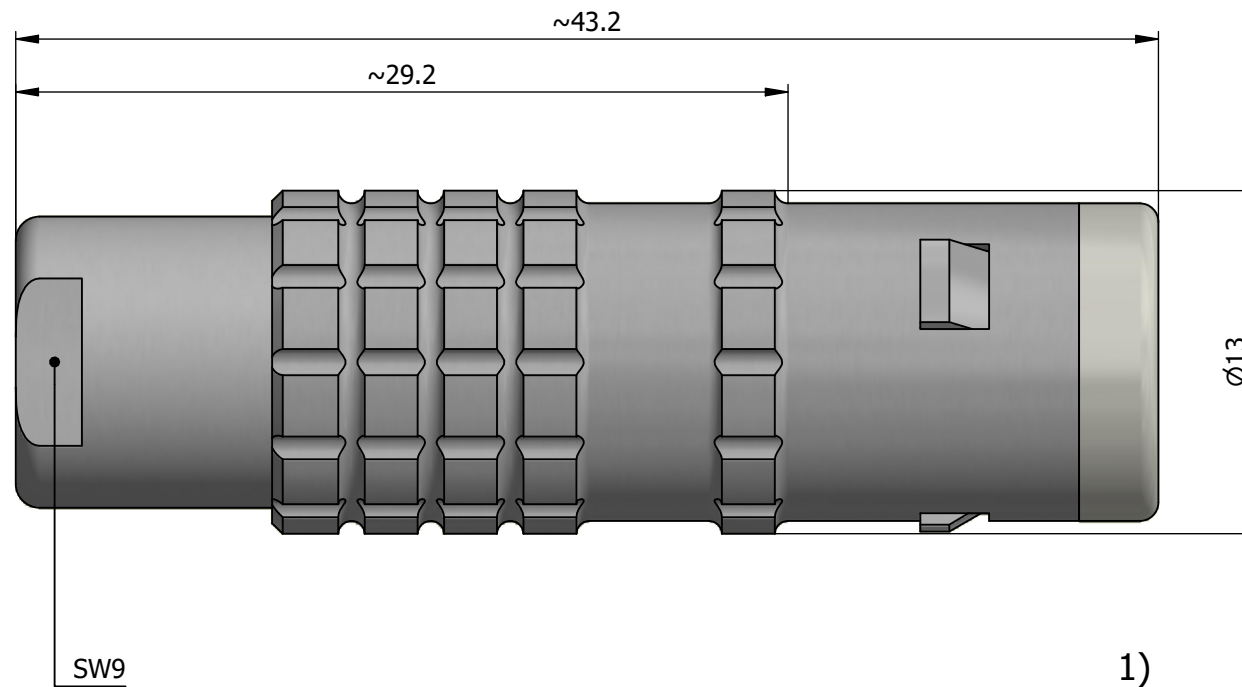

All dimensions are in millimeters (mm)

Alignment Key  
Front View

Insert Configuration  
Rear View

**Note:**

1) This picture is generic and for illustrative purposes only, and may show different keying, materials, colour, finish, and contact configuration. Minor shape or feature variations to actual item may be present.

All additional information are documented on the datasheet (See below link or QR Code)  
[www.lemo.com/pdf/FFA.1E.250.CTAC35.pdf](http://www.lemo.com/pdf/FFA.1E.250.CTAC35.pdf)

Model	Series	Insert Config.	Housing	Insulator	Contact	Collet Type	Cable Ø	Variant
FFA	1E	250				CTAC	35	