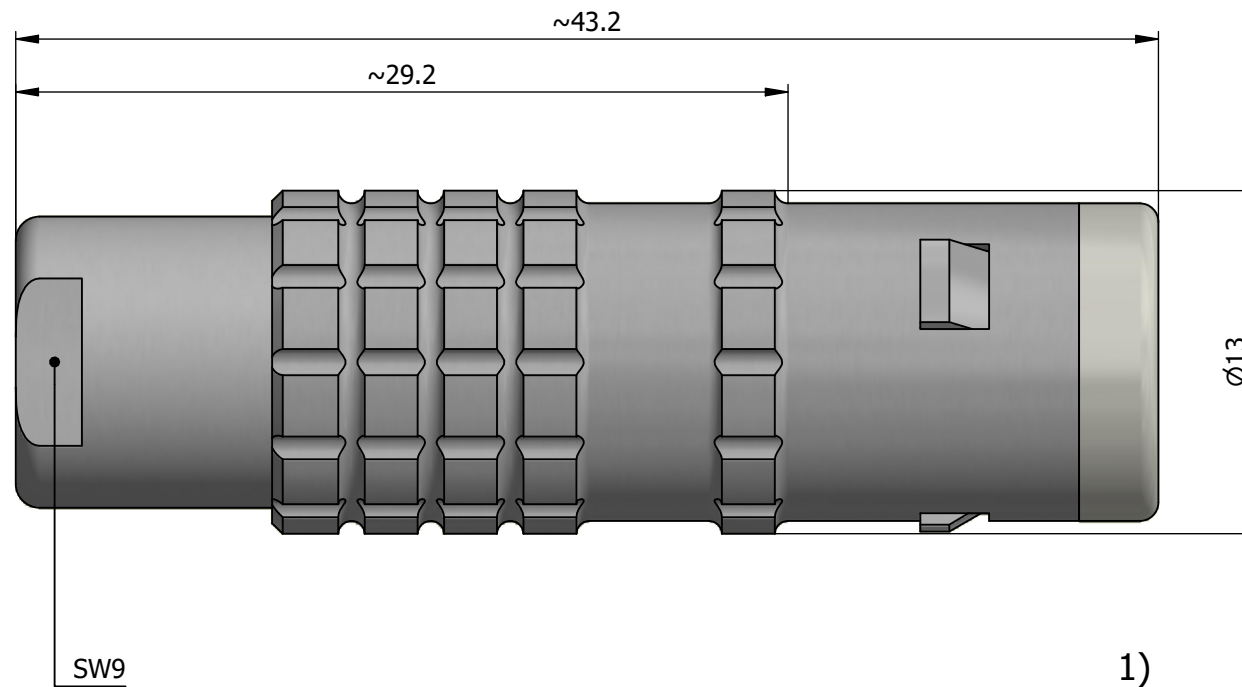

All dimensions are in millimeters (mm)

Alignment Key
Front View

Insert Configuration
Rear View

Note:

1) This picture is generic and for illustrative purposes only, and may show different keying, materials, colour, finish, and contact configuration. Minor shape or feature variations to actual item may be present.

All additional information are documented on the datasheet (See below link or QR Code)
www.lemo.com/pdf/FFA.1E.250.CTAC60.pdf

Model	Series	Insert Config.	Housing	Insulator	Contact	Collet Type	Cable Ø	Variant
FFA	1E	250				CTAC	60	

<p>Datasheet</p>	<p>Straight plug, cable collet</p> <p>Series 1E</p>		<p>Drawn</p> <p>11.11.2024</p> <p>MARI / MARI</p>
	<p>LEMO SA Chemin des Champs-Courbes 28 1024 Ecublens - SWITZERLAND</p>		<p>Checked</p> <p>11.11.2024</p> <p>OBAR</p>
	<p>Tel. (+41) 21 695 16 00 email : info@lemo.com www.lemo.com</p>		<p>Modified</p> <p>00</p> <p>11.11.2024 / MARI</p>
	<p>CD</p>		<p>DO NOT SCALE DRAWING</p>