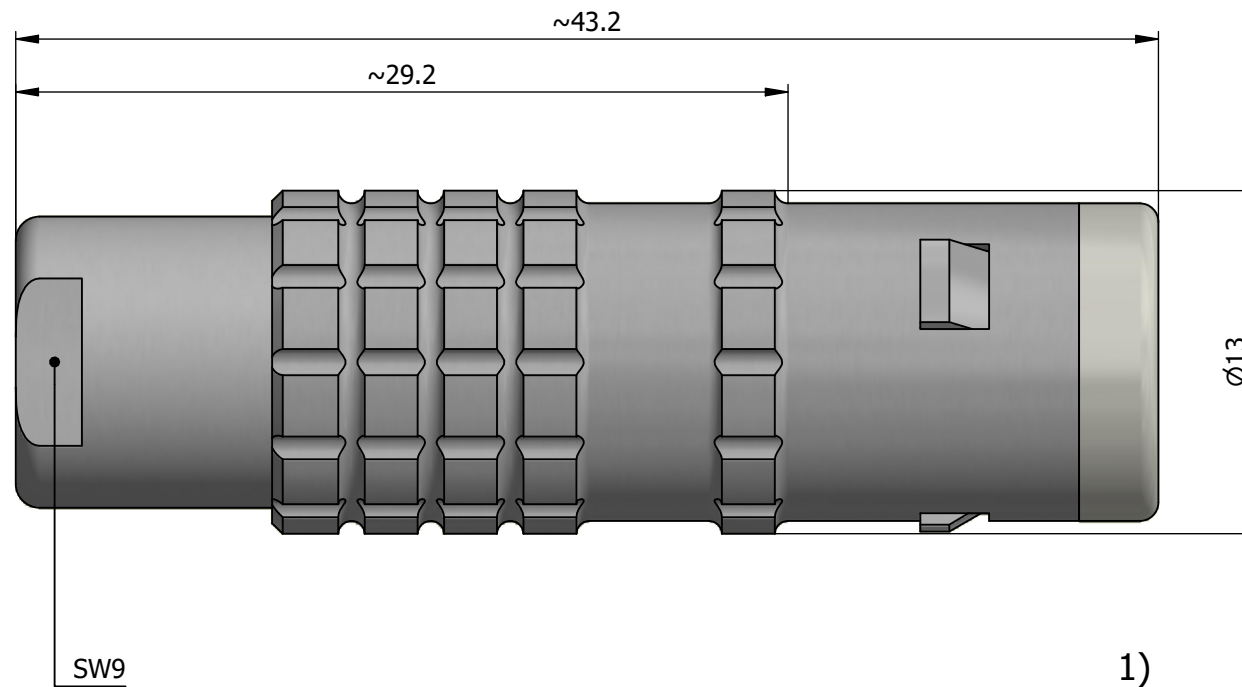

All dimensions are in millimeters (mm)

Alignment Key
Front View

Insert Configuration
Rear View

Note:

1) This picture is generic and for illustrative purposes only, and may show different keying, materials, colour, finish, and contact configuration. Minor shape or feature variations to actual item may be present.

All additional information are documented on the datasheet (See below link or QR Code)
www.lemo.com/pdf/FFA.1E.250.CTAC65.pdf

Model	Series	Insert Config.	Housing	Insulator	Contact	Collet Type	Cable Ø	Variant
FFA	1E	250				CTAC	65	

<p>Datasheet</p>	<p>Straight plug, cable collet</p> <p>Series 1E</p>		<p>Drawn</p> <p>11.11.2024</p> <p>MARI / MARI</p>
	<p>LEMO SA Chemin des Champs-Courbes 28 1024 Ecublens - SWITZERLAND</p>		<p>Checked</p> <p>11.11.2024</p> <p>OBAR</p>
	<p>Tel. (+41) 21 695 16 00 email : info@lemo.com www.lemo.com</p>		<p>Modified</p> <p>00</p> <p>11.11.2024 / MARI</p>
	<p>CD</p>		<p>DO NOT SCALE DRAWING</p>