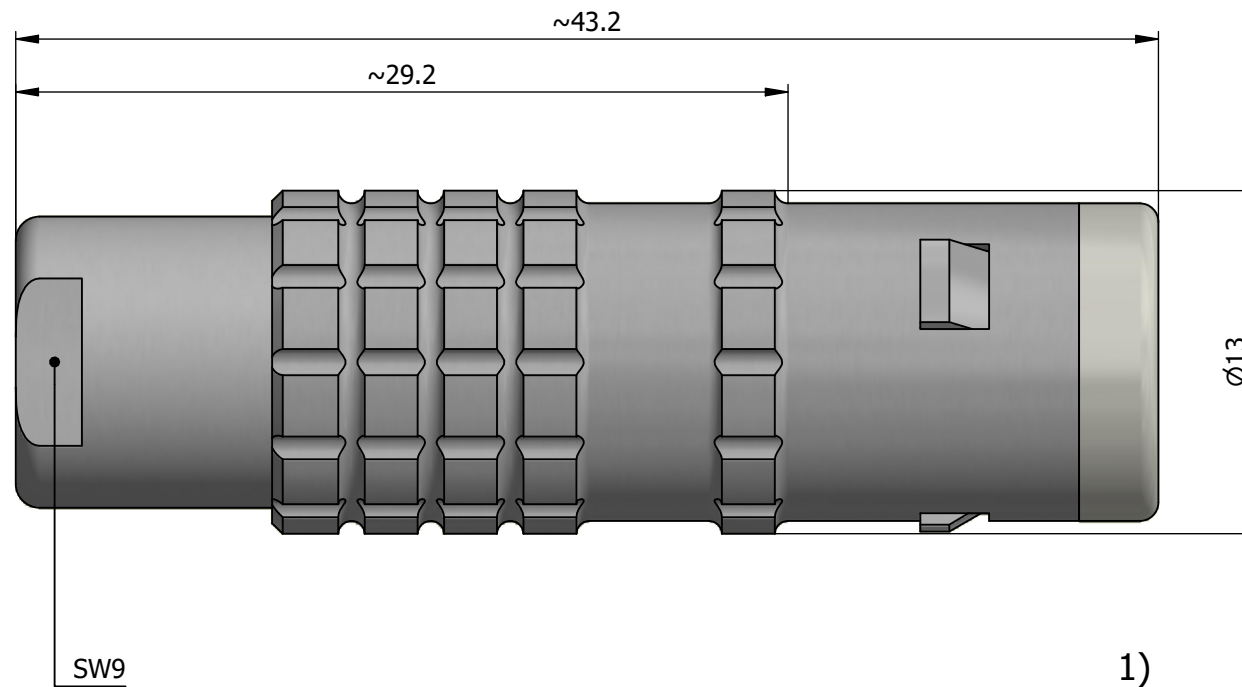

All dimensions are in millimeters (mm)

Alignment Key  
Front View

Insert Configuration  
Rear View

**Note:**

1) This picture is generic and for illustrative purposes only, and may show different keying, materials, colour, finish, and contact configuration. Minor shape or feature variations to actual item may be present.

All additional information are documented on the datasheet (See below link or QR Code)  
[www.lemo.com/pdf/FFA.1E.275.CLAC40.pdf](http://www.lemo.com/pdf/FFA.1E.275.CLAC40.pdf)

Model	Series	Insert Config.	Housing	Insulator	Contact	Collet Type	Cable Ø	Variant
FFA	1E	275	CLAC	40				