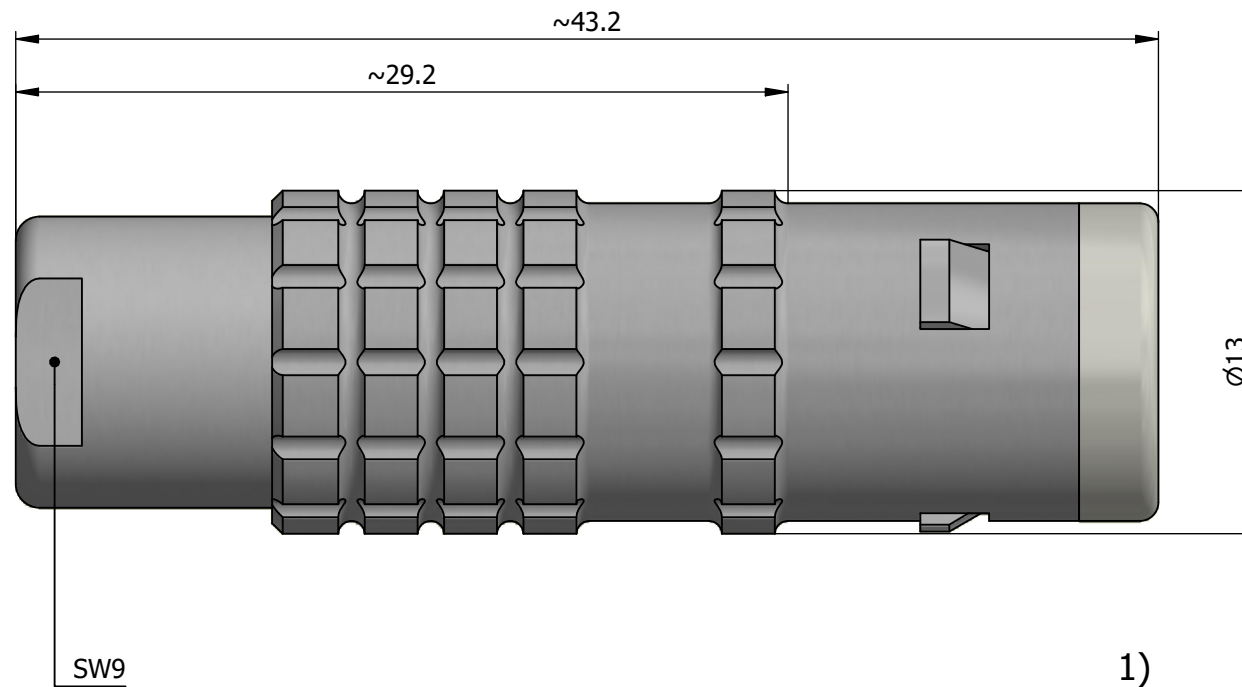

All dimensions are in millimeters (mm)

Alignment Key
Front View

Insert Configuration
Rear View

Note:

1) This picture is generic and for illustrative purposes only, and may show different keying, materials, colour, finish, and contact configuration. Minor shape or feature variations to actual item may be present.

All additional information are documented on the datasheet (See below link or QR Code)
www.lemo.com/pdf/FFA.1E.275.CLAC65.pdf

Model	Series	Insert Config.	Housing	Insulator	Contact	Collet Type	Cable Ø	Variant
FFA	1E	275	CLAC	65				