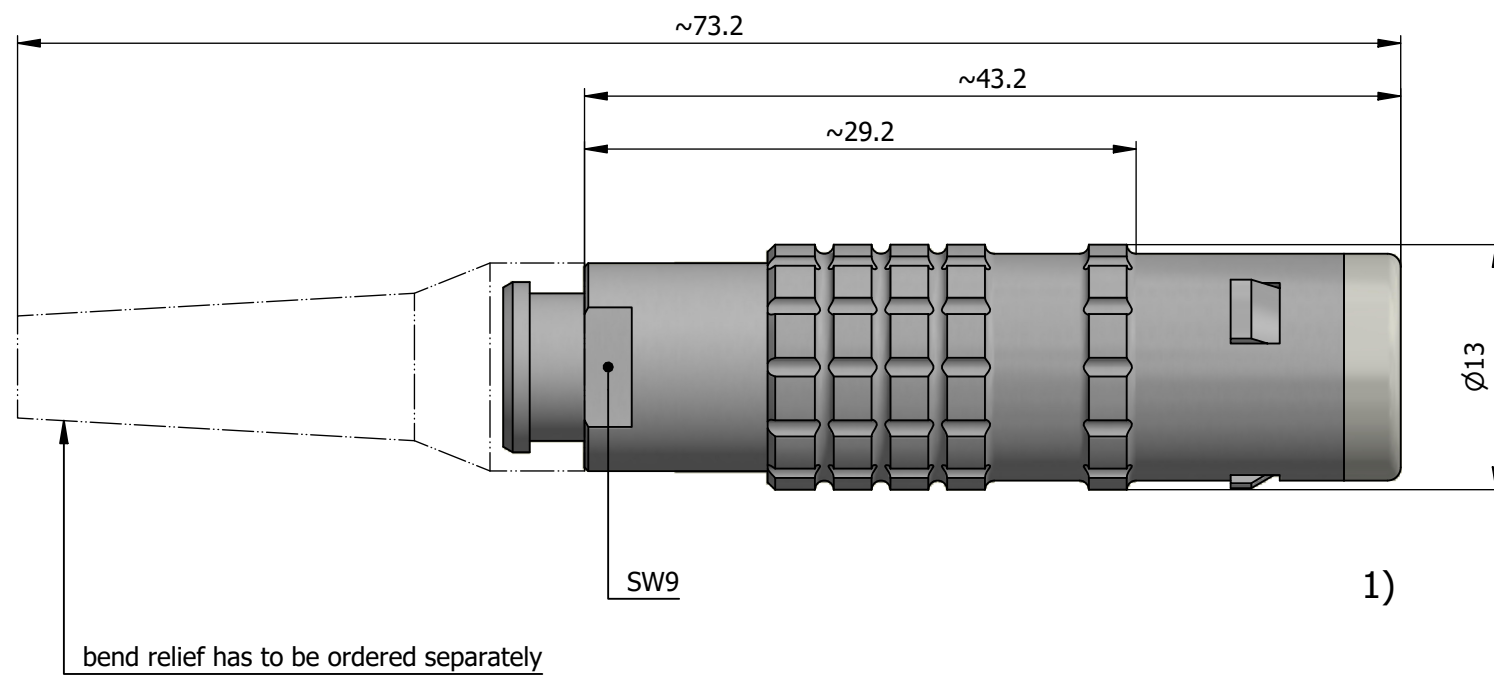

All dimensions are in millimeters (mm)

Alignment Key
Front View

Insert Configuration
Rear View

Note:

1) This picture is generic and for illustrative purposes only, and may show different keying, materials, colour, finish, and contact configuration. Minor shape or feature variations to actual item may be present.

All additional information are documented on the datasheet (See below link or QR Code)
www.lemo.com/pdf/FFA.1E.275.CLLC30Z.pdf

Model	Series	Insert Config.	Housing	Insulator	Contact	Collet Type	Cable \varnothing	Variant
FFA	1E	275	CLLC	30Z				

Datasheet 	Straight plug, cable collet and nut for fitting a bend relief Series 1E		Drawn 11.11.2024 MARI/MARI Checked 11.11.2024 OBAR Modified 00 11.11.2024/MARI
	 LEMO SA Chemin des Champs-Courbes 28 1024 Ecublens - SWITZERLAND		Tel. (+41) 21 695 16 00 email : info@lemo.com www.lemo.com
CD		FFA.1E.275.CLLC30Z	