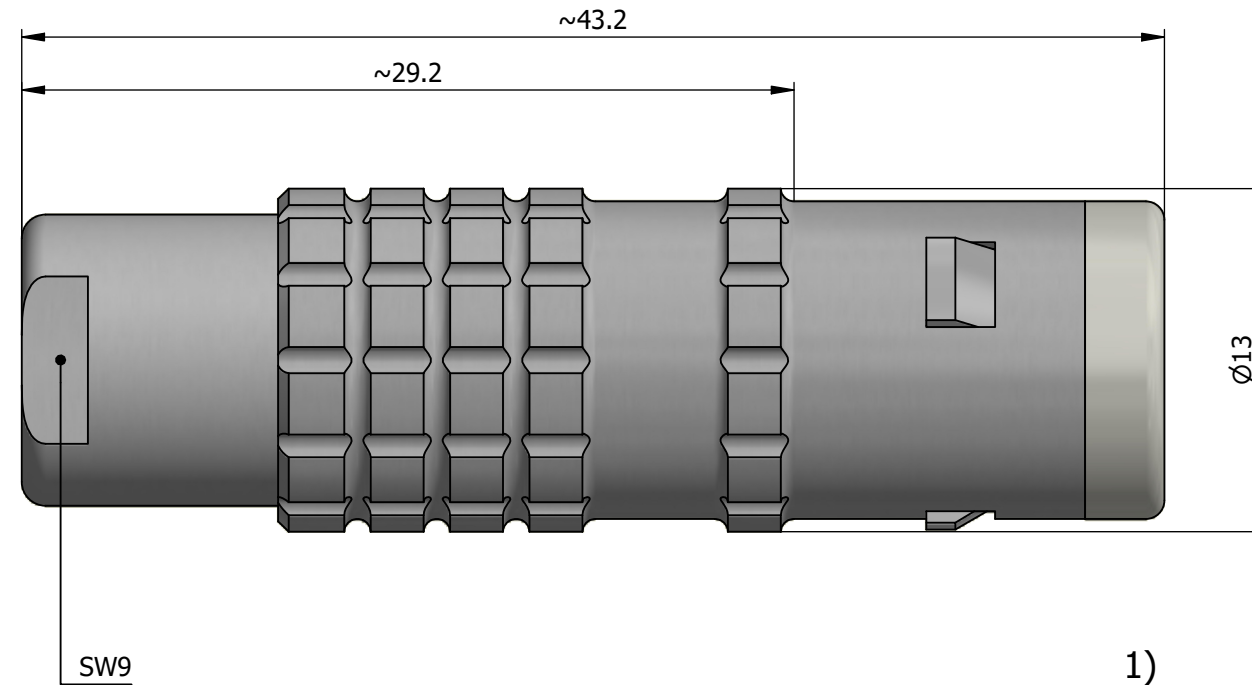

All dimensions are in millimeters (mm)

Alignment Key  
Front View

Insert Configuration  
Rear View

**Note:**

1) This picture is generic and for illustrative purposes only, and may show different keying, materials, colour, finish, and contact configuration. Minor shape or feature variations to actual item may be present.

All additional information are documented on the datasheet (See below link or QR Code)  
[www.lemo.com/pdf/FFA.1E.275.CTAC20.pdf](http://www.lemo.com/pdf/FFA.1E.275.CTAC20.pdf)

Model	Series	Insert Config.	Housing	Insulator	Contact	Collet Type	Cable Ø	Variant
FFA	1E	275				CTAC	20	